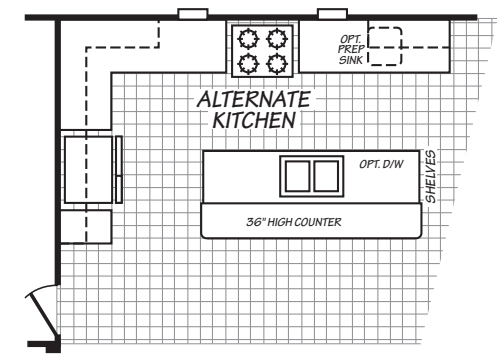

## MODEL 28603S

3 Bedroom • 2 Bath • 1,599 Square Feet

©2018 FLEETWOOD HOMES INC. ALL RIGHTS RESERVED

Important: Because we continually update and modify our products, it is important for you to know that our brochures and literature are for illustrative purposes only. **ILLUSTRATIONS MAY SHOW OPTIONAL FEATURES.** All information contained herein may vary from the actual home we build. Dimensions are nominal length and width measurements are from exterior wall to exterior wall. We reserve the right to make changes at any time, without notice or obligation, in prices, colors, materials, specifications, features and models. Please check with your retailer for specific information about the home you select.