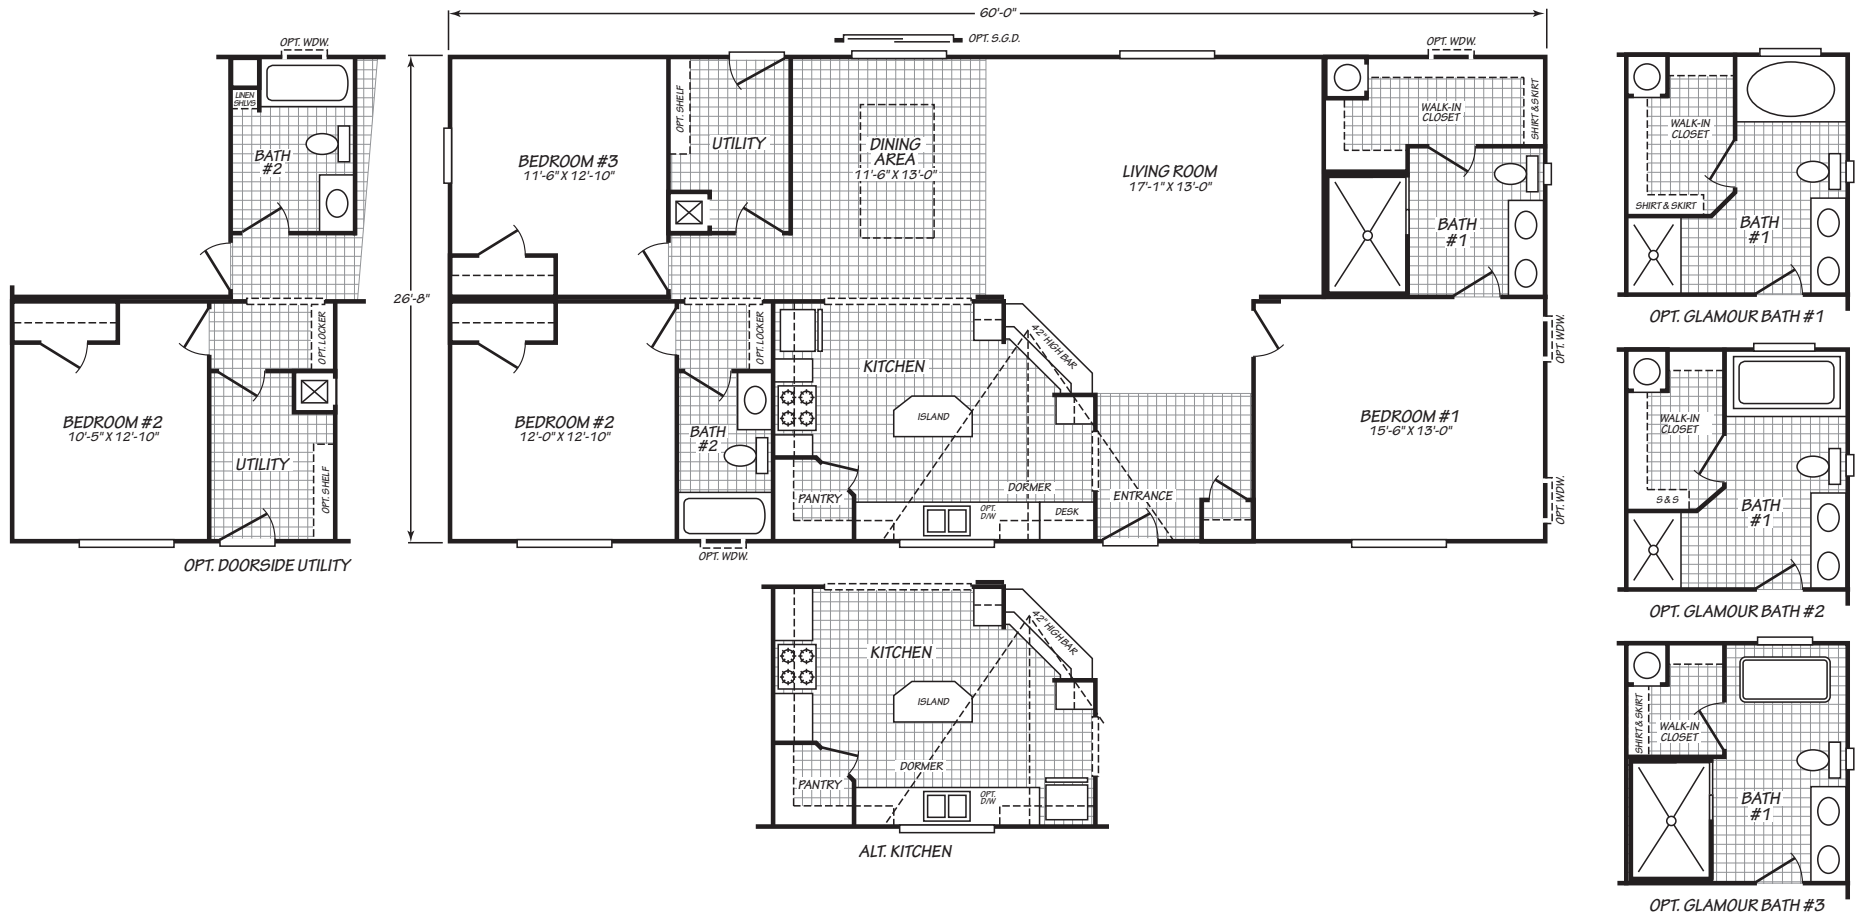

TIMBERWOOD