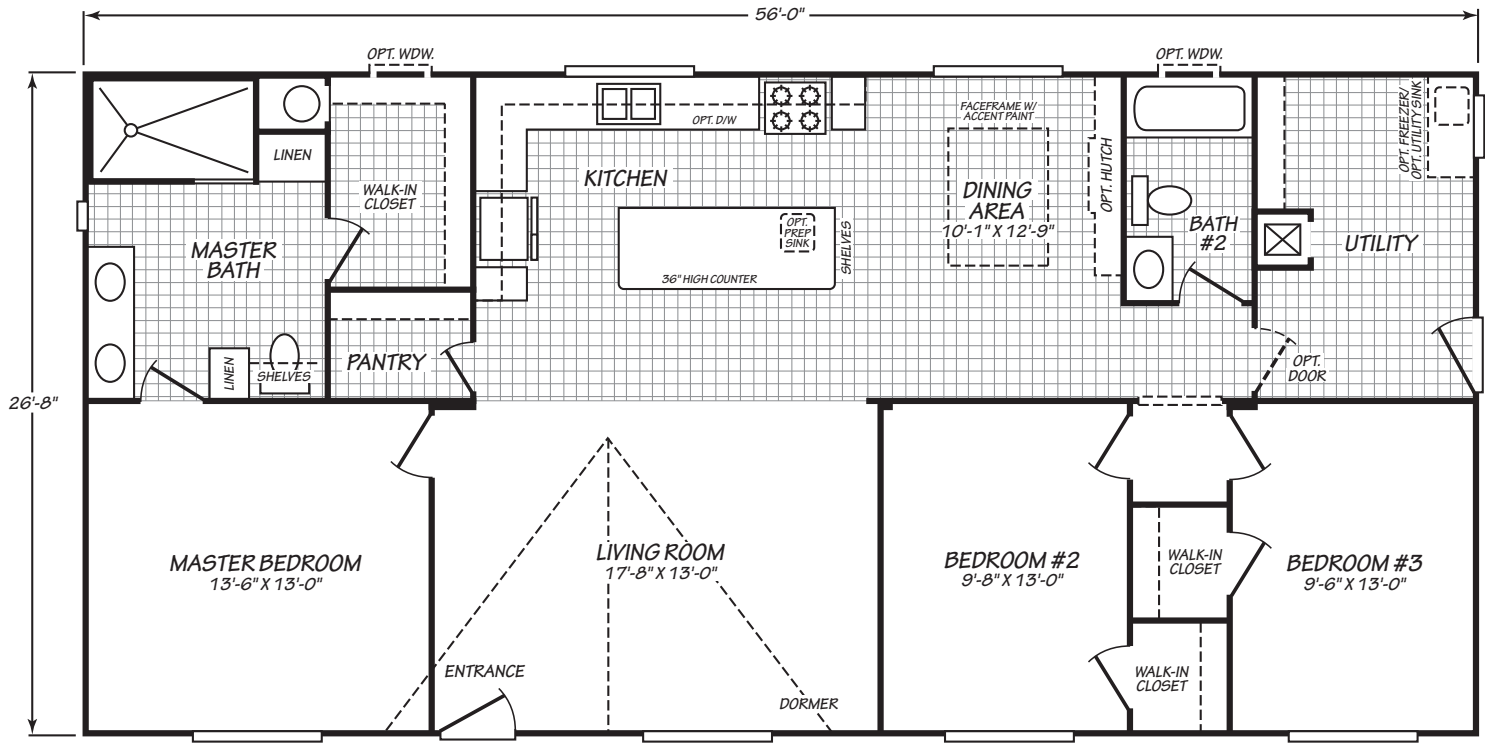

## MODEL 28683M

3 Bedroom • 2 Bath • 1,588 Square Feet

©2018 FLEETWOOD HOMES INC. ALL RIGHTS RESERVED

Important: Because we continually update and modify our products, it is important for you to know that our brochures and literature are for illustrative purposes only. **ILLUSTRATIONS MAY SHOW OPTIONAL FEATURES.** All information contained herein may vary from the actual home we build. Dimensions are nominal length and width measurements are from exterior wall to exterior wall. We reserve the right to make changes at any time, without notice or obligation, in prices, colors, materials, specifications, features and models. Please check with your retailer for specific information about the home you select.

## MODEL 28603S

3 Bedroom • 2 Bath • 1,599 Square Feet

©2018 FLEETWOOD HOMES INC. ALL RIGHTS RESERVED

Important: Because we continually update and modify our products, it is important for you to know that our brochures and literature are for illustrative purposes only. **ILLUSTRATIONS MAY SHOW OPTIONAL FEATURES.** All information contained herein may vary from the actual home we build. Dimensions are nominal length and width measurements are from exterior wall to exterior wall. We reserve the right to make changes at any time, without notice or obligation, in prices, colors, materials, specifications, features and models. Please check with your retailer for specific information about the home you select.