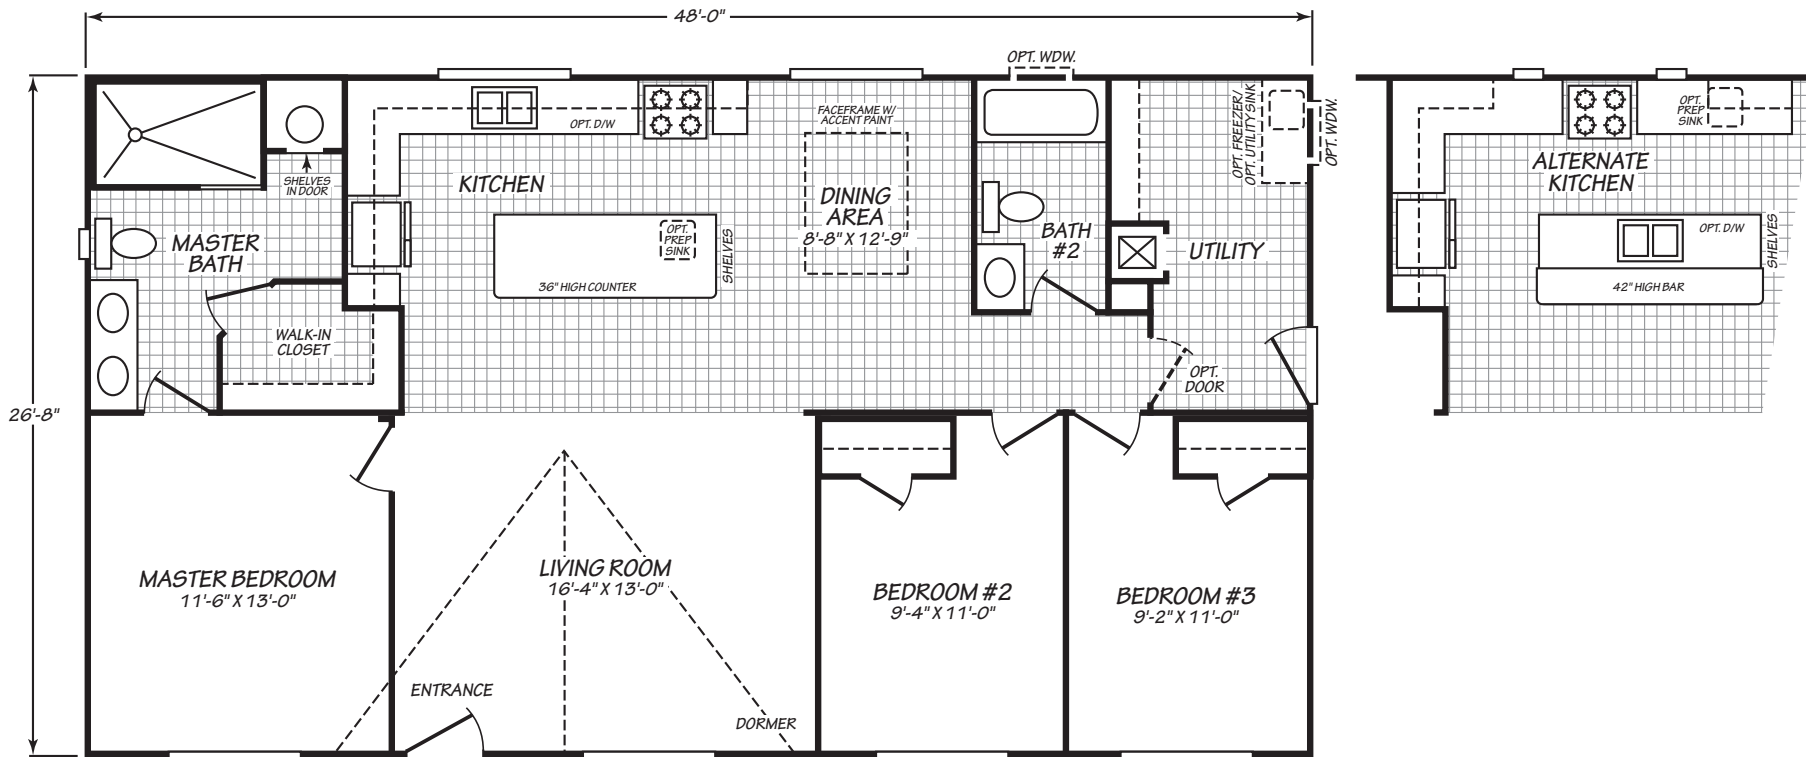

## MODEL 28483S

3 Bedroom • 2 Bath • 1,280 Square Feet

©2018 FLEETWOOD HOMES INC. ALL RIGHTS RESERVED

Important: Because we continually update and modify our products, it is important for you to know that our brochures and literature are for illustrative purposes only. **ILLUSTRATIONS MAY SHOW OPTIONAL FEATURES.** All information contained herein may vary from the actual home we build. Dimensions are nominal length and width measurements are from exterior wall to exterior wall. We reserve the right to make changes at any time, without notice or obligation, in prices, colors, materials, specifications, features and models. Please check with your retailer for specific information about the home you select.