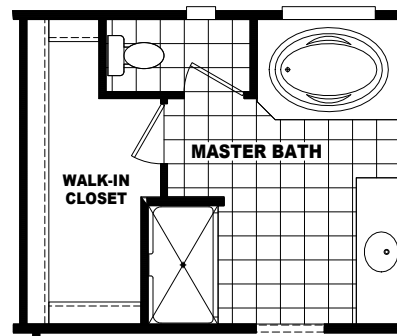

OPTIONAL LUX BATH

OPTIONAL 4'x 6' CERAMIC TILE SHOWER WITH SHOWER SPA

OPTIONAL LUX BATH

OPTIONAL 4'x 6' CERAMIC TILE SHOWER WITH SHOWER SPA

MODEL: MR-28603B

APPROXIMATELY 1600 SQ. FT. TOTAL
 APPROXIMATELY 1579 SQ. FT. LIVABLE
 3 BEDROOM, 2 BATH

OPTIONAL LUX BATH

OPTIONAL 84" CERAMIC TILE SHOWER WITH SEAT

OPTIONAL DEN IN PLACE OF BEDROOM #3

MODEL: MR-28643A
 APPROXIMATELY 1658 SQ. FT. TOTAL
 APPROXIMATELY 1644 SQ. FT. LIVABLE
 3 BEDROOM, 2 BATH

OPTIONAL LUX BATH

OPTIONAL 4'x 6' CERAMIC TILE SHOWER WITH SHOWER SPA

MODEL: MR-28643B
 APPROXIMATELY 1706 SQ. FT.
 3 BEDROOM, 2 BATH

MODEL: MR-28664A
 APPROXIMATELY 1760 SQ. FT. TOTAL
 APPROXIMATELY 1752 SQ. FT. LIVABLE
 4 BEDROOM, 2 BATH

**OPTIONAL
LUX BATH**

**OPTIONAL 4'x 6'
CERAMIC TILE
SHOWER WITH
SHOWER SPA**