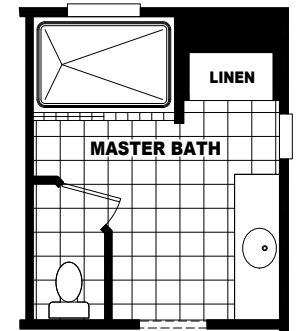

**OPTIONAL 4'x 6'
CERAMIC TILE
SHOWER WITH
SHOWER SPA**

MODEL: MR-28483A
APPROXIMATELY 1280 SQ. FT.
3 BEDROOM, 2 BATH

MODEL: MR-28562A
 APPROXIMATELY 1493 SQ. FT.
 2 BEDROOM, 2 1/2 BATH

OPTIONAL LUX BATH

**OPTIONAL 4'x 6'
CERAMIC TILE
SHOWER WITH
SHOWER SPA**

MODEL: MR-28563C

APPROXIMATELY 1493 SQ. FT. TOTAL
 APPROXIMATELY 1485 SQ. FT. LIVABLE
 3 BEDROOM, 2 BATH

MODEL: MR-28583A
 APPROXIMATELY 1546 SQ. FT.
 3 BEDROOM, 2 BATH

OPTIONAL LUX BATH

OPTIONAL 4'x 6' CERAMIC TILE SHOWER WITH SHOWER SPA

OPTIONAL LUX BATH

OPTIONAL 4'x 6' CERAMIC TILE SHOWER WITH SHOWER SPA

MODEL: MR-28603B

APPROXIMATELY 1600 SQ. FT. TOTAL
 APPROXIMATELY 1579 SQ. FT. LIVABLE
 3 BEDROOM, 2 BATH

OPTIONAL LUX BATH

OPTIONAL 84" CERAMIC TILE SHOWER WITH SEAT

OPTIONAL DEN IN PLACE OF BEDROOM #3

MODEL: MR-28643A
 APPROXIMATELY 1658 SQ. FT. TOTAL
 APPROXIMATELY 1644 SQ. FT. LIVABLE
 3 BEDROOM, 2 BATH

OPTIONAL LUX BATH