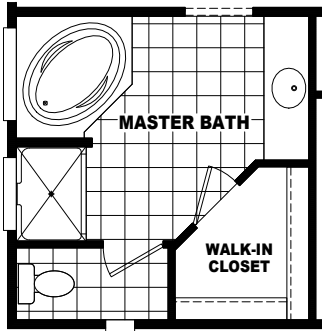

**OPTIONAL 4'x 6'
CERAMIC TILE
SHOWER WITH
SHOWER SPA**

MODEL: MR-28483A
APPROXIMATELY 1280 SQ. FT.
3 BEDROOM, 2 BATH

MODEL: MR-28562A
 APPROXIMATELY 1493 SQ. FT.
 2 BEDROOM, 2 1/2 BATH

OPTIONAL LUX BATH

**OPTIONAL 4'x 6'
CERAMIC TILE
SHOWER WITH
SHOWER SPA**

MODEL: MR-28563C

APPROXIMATELY 1493 SQ. FT. TOTAL
 APPROXIMATELY 1485 SQ. FT. LIVABLE
 3 BEDROOM, 2 BATH

MODEL: MR-28583A
 APPROXIMATELY 1546 SQ. FT.
 3 BEDROOM, 2 BATH

OPTIONAL LUX BATH

OPTIONAL 4'x 6' CERAMIC TILE SHOWER WITH SHOWER SPA

OPTIONAL LUX BATH

OPTIONAL 4'x 6' CERAMIC TILE SHOWER WITH SHOWER SPA

MODEL: MR-28603B

APPROXIMATELY 1600 SQ. FT. TOTAL
 APPROXIMATELY 1579 SQ. FT. LIVABLE
 3 BEDROOM, 2 BATH

OPTIONAL LUX BATH

OPTIONAL 84" CERAMIC TILE SHOWER WITH SEAT

OPTIONAL DEN IN PLACE OF BEDROOM #3

MODEL: MR-28643A
 APPROXIMATELY 1658 SQ. FT. TOTAL
 APPROXIMATELY 1644 SQ. FT. LIVABLE
 3 BEDROOM, 2 BATH

OPTIONAL LUX BATH