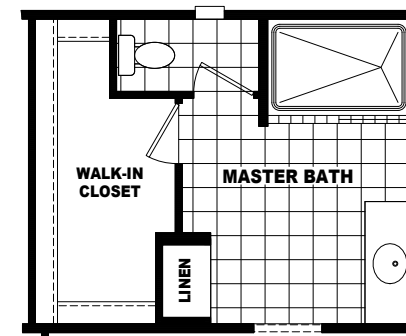

OPTIONAL LUX BATH

OPTIONAL 4'x 6' CERAMIC TILE SHOWER WITH SHOWER SPA

OPTIONAL LUX BATH

OPTIONAL 4'x 6' CERAMIC TILE SHOWER WITH SHOWER SPA

MODEL: MR-28603B

APPROXIMATELY 1600 SQ. FT. TOTAL
 APPROXIMATELY 1579 SQ. FT. LIVABLE
 3 BEDROOM, 2 BATH

OPTIONAL LUX BATH

OPTIONAL 84" CERAMIC TILE SHOWER WITH SEAT

OPTIONAL DEN IN PLACE OF BEDROOM #3

MODEL: MR-28643A
 APPROXIMATELY 1658 SQ. FT. TOTAL
 APPROXIMATELY 1644 SQ. FT. LIVABLE
 3 BEDROOM, 2 BATH

OPTIONAL LUX BATH

OPTIONAL 4'x 6' CERAMIC TILE SHOWER WITH SHOWER SPA

MODEL: MR-28643B
 APPROXIMATELY 1706 SQ. FT.
 3 BEDROOM, 2 BATH

MODEL: MR-28664A
 APPROXIMATELY 1760 SQ. FT. TOTAL
 APPROXIMATELY 1752 SQ. FT. LIVABLE
 4 BEDROOM, 2 BATH

**OPTIONAL
LUX BATH**

**OPTIONAL 4'x 6'
CERAMIC TILE
SHOWER WITH
SHOWER SPA**