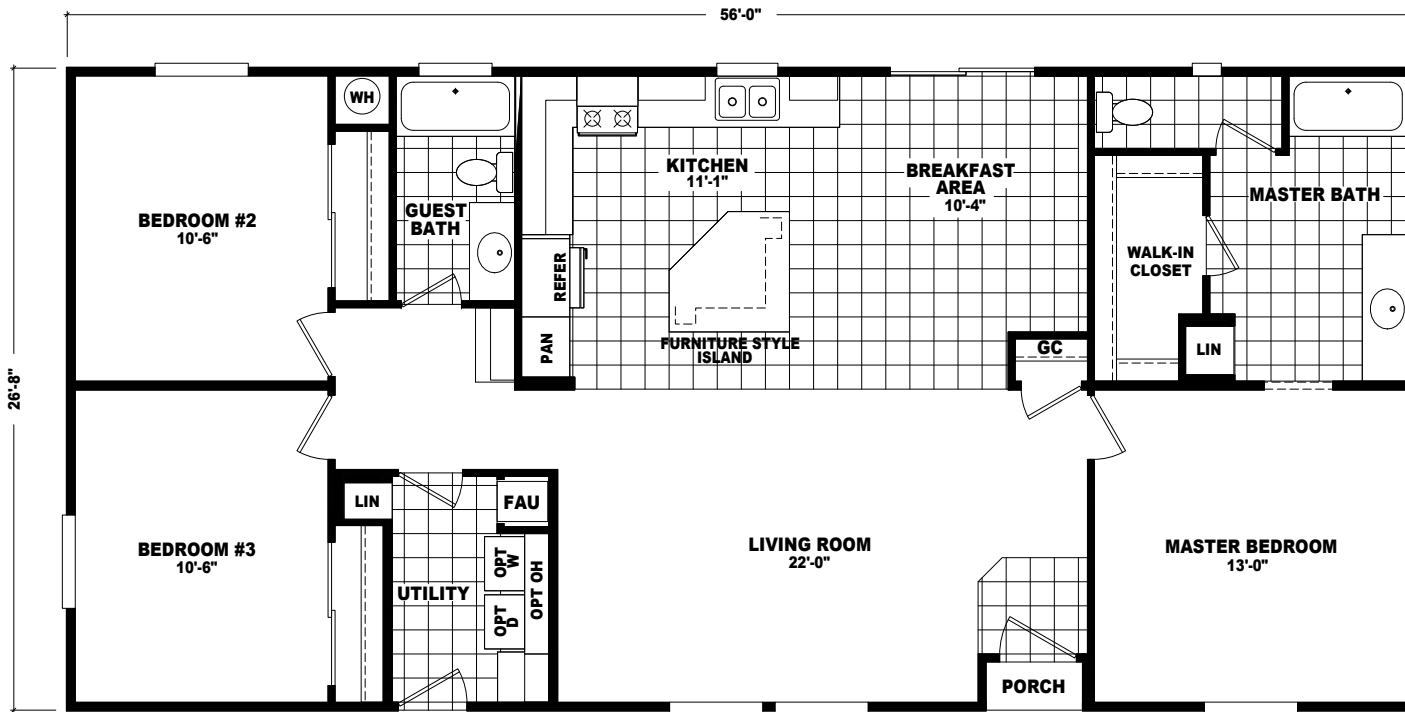

**OPTIONAL 4'x 6'
CERAMIC TILE
SHOWER WITH
SHOWER SPA**

MODEL: MR-28483A
APPROXIMATELY 1280 SQ. FT.
3 BEDROOM, 2 BATH

MODEL: MR-28562A
 APPROXIMATELY 1493 SQ. FT.
 2 BEDROOM, 2 1/2 BATH

OPTIONAL LUX BATH

**OPTIONAL 4'x 6'
CERAMIC TILE
SHOWER WITH
SHOWER SPA**

MODEL: MR-28563C

APPROXIMATELY 1493 SQ. FT. TOTAL
 APPROXIMATELY 1485 SQ. FT. LIVABLE
 3 BEDROOM, 2 BATH

MODEL: MR-28583A
 APPROXIMATELY 1546 SQ. FT.
 3 BEDROOM, 2 BATH

OPTIONAL LUX BATH

OPTIONAL 4'x 6' CERAMIC TILE SHOWER WITH SHOWER SPA

OPTIONAL LUX BATH

OPTIONAL 4'x 6' CERAMIC TILE SHOWER WITH SHOWER SPA

MODEL: MR-28603B

APPROXIMATELY 1600 SQ. FT. TOTAL
 APPROXIMATELY 1579 SQ. FT. LIVABLE
 3 BEDROOM, 2 BATH

OPTIONAL LUX BATH

OPTIONAL 84" CERAMIC TILE SHOWER WITH SEAT

OPTIONAL DEN IN PLACE OF BEDROOM #3

MODEL: MR-28643A
 APPROXIMATELY 1658 SQ. FT. TOTAL
 APPROXIMATELY 1644 SQ. FT. LIVABLE
 3 BEDROOM, 2 BATH

OPTIONAL LUX BATH