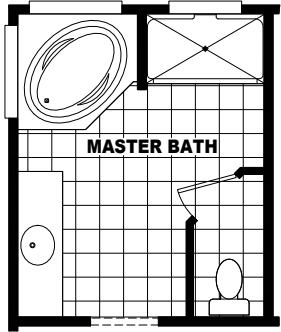

OPTIONAL LUX BATH

OPTIONAL 4'x 6' CERAMIC TILE SHOWER WITH SHOWER SPA

OPTIONAL LUX BATH

OPTIONAL 4'x 6' CERAMIC TILE SHOWER WITH SHOWER SPA

MODEL: MR-28603B

APPROXIMATELY 1600 SQ. FT. TOTAL
 APPROXIMATELY 1579 SQ. FT. LIVABLE
 3 BEDROOM, 2 BATH

OPTIONAL LUX BATH

OPTIONAL 84" CERAMIC TILE SHOWER WITH SEAT

OPTIONAL DEN IN PLACE OF BEDROOM #3

MODEL: MR-28643A
 APPROXIMATELY 1658 SQ. FT. TOTAL
 APPROXIMATELY 1644 SQ. FT. LIVABLE
 3 BEDROOM, 2 BATH

OPTIONAL LUX BATH

OPTIONAL 4'x 6' CERAMIC TILE SHOWER WITH SHOWER SPA

MODEL: MR-28643B
 APPROXIMATELY 1706 SQ. FT.
 3 BEDROOM, 2 BATH

MODEL: MR-28664A
 APPROXIMATELY 1760 SQ. FT. TOTAL
 APPROXIMATELY 1752 SQ. FT. LIVABLE
 4 BEDROOM, 2 BATH

**OPTIONAL
LUX BATH**

**OPTIONAL 4'x 6'
CERAMIC TILE
SHOWER WITH
SHOWER SPA**