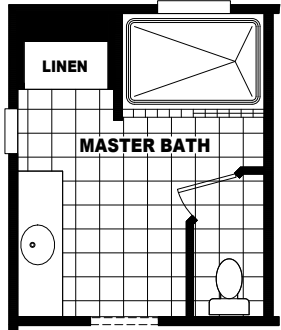

OPTIONAL LUX BATH

OPTIONAL 4'x 6' CERAMIC TILE SHOWER WITH SHOWER SPA

OPTIONAL LUX BATH

OPTIONAL 4'x 6' CERAMIC TILE SHOWER WITH SHOWER SPA

MODEL: MR-28603B

APPROXIMATELY 1600 SQ. FT. TOTAL
 APPROXIMATELY 1579 SQ. FT. LIVABLE
 3 BEDROOM, 2 BATH

OPTIONAL LUX BATH

OPTIONAL 84" CERAMIC TILE SHOWER WITH SEAT

OPTIONAL DEN IN PLACE OF BEDROOM #3

MODEL: MR-28643A
 APPROXIMATELY 1658 SQ. FT. TOTAL
 APPROXIMATELY 1644 SQ. FT. LIVABLE
 3 BEDROOM, 2 BATH

OPTIONAL LUX BATH

OPTIONAL 4'x 6' CERAMIC TILE SHOWER WITH SHOWER SPA

MODEL: MR-28643B
 APPROXIMATELY 1706 SQ. FT.
 3 BEDROOM, 2 BATH

MODEL: MR-28664A
 APPROXIMATELY 1760 SQ. FT. TOTAL
 APPROXIMATELY 1752 SQ. FT. LIVABLE
 4 BEDROOM, 2 BATH

**OPTIONAL
LUX BATH**

**OPTIONAL 4'x 6'
CERAMIC TILE
SHOWER WITH
SHOWER SPA**