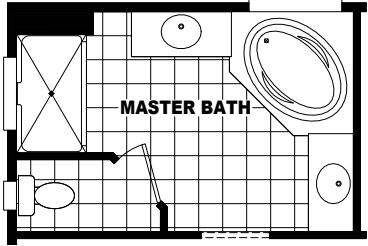

**OPTIONAL 4'x 6'
CERAMIC TILE
SHOWER WITH
SHOWER SPA**

MODEL: MR-28563C

APPROXIMATELY 1493 SQ. FT. TOTAL
 APPROXIMATELY 1485 SQ. FT. LIVABLE
 3 BEDROOM, 2 BATH

MODEL: MR-28583A
 APPROXIMATELY 1546 SQ. FT.
 3 BEDROOM, 2 BATH

OPTIONAL LUX BATH

OPTIONAL 4'x 6' CERAMIC TILE SHOWER WITH SHOWER SPA

OPTIONAL LUX BATH

OPTIONAL 4'x 6' CERAMIC TILE SHOWER WITH SHOWER SPA

MODEL: MR-28603B

APPROXIMATELY 1600 SQ. FT. TOTAL
 APPROXIMATELY 1579 SQ. FT. LIVABLE
 3 BEDROOM, 2 BATH

OPTIONAL LUX BATH

OPTIONAL 84" CERAMIC TILE SHOWER WITH SEAT

OPTIONAL DEN IN PLACE OF BEDROOM #3

MODEL: MR-28643A
 APPROXIMATELY 1658 SQ. FT. TOTAL
 APPROXIMATELY 1644 SQ. FT. LIVABLE
 3 BEDROOM, 2 BATH

OPTIONAL LUX BATH

OPTIONAL 4'x 6' CERAMIC TILE SHOWER WITH SHOWER SPA

MODEL: MR-28643B
 APPROXIMATELY 1706 SQ. FT.
 3 BEDROOM, 2 BATH

MODEL: MR-28664A
 APPROXIMATELY 1760 SQ. FT. TOTAL
 APPROXIMATELY 1752 SQ. FT. LIVABLE
 4 BEDROOM, 2 BATH