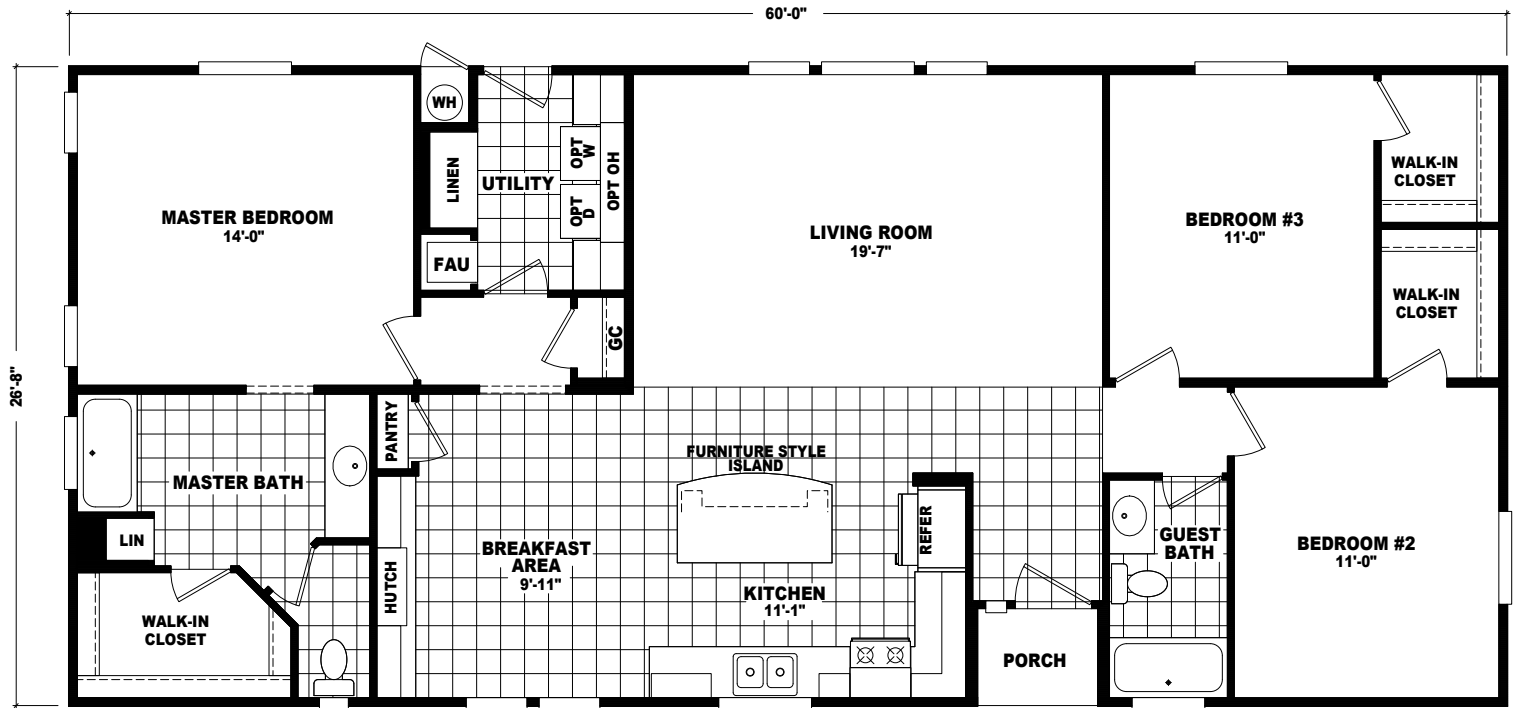

**OPTIONAL 4'x 6'
CERAMIC TILE
SHOWER WITH
SHOWER SPA**

MODEL: MR-28483A
APPROXIMATELY 1280 SQ. FT.
3 BEDROOM, 2 BATH

MODEL: MR-28562A
 APPROXIMATELY 1493 SQ. FT.
 2 BEDROOM, 2 1/2 BATH

OPTIONAL LUX BATH

OPTIONAL LUX BATH

OPTIONAL 4'x 6' CERAMIC TILE SHOWER WITH SHOWER SPA

OPTIONAL LUX BATH

OPTIONAL 4'x 6' CERAMIC TILE SHOWER WITH SHOWER SPA

MODEL: MR-28603B

APPROXIMATELY 1600 SQ. FT. TOTAL
 APPROXIMATELY 1579 SQ. FT. LIVABLE
 3 BEDROOM, 2 BATH

OPTIONAL LUX BATH

OPTIONAL 84" CERAMIC TILE SHOWER WITH SEAT

OPTIONAL DEN IN PLACE OF BEDROOM #3

MODEL: MR-28643A
 APPROXIMATELY 1658 SQ. FT. TOTAL
 APPROXIMATELY 1644 SQ. FT. LIVABLE
 3 BEDROOM, 2 BATH

OPTIONAL LUX BATH

OPTIONAL 4'x 6' CERAMIC TILE SHOWER WITH SHOWER SPA

MODEL: MR-28643B
 APPROXIMATELY 1706 SQ. FT.
 3 BEDROOM, 2 BATH

MODEL: MR-28664A
 APPROXIMATELY 1760 SQ. FT. TOTAL
 APPROXIMATELY 1752 SQ. FT. LIVABLE
 4 BEDROOM, 2 BATH