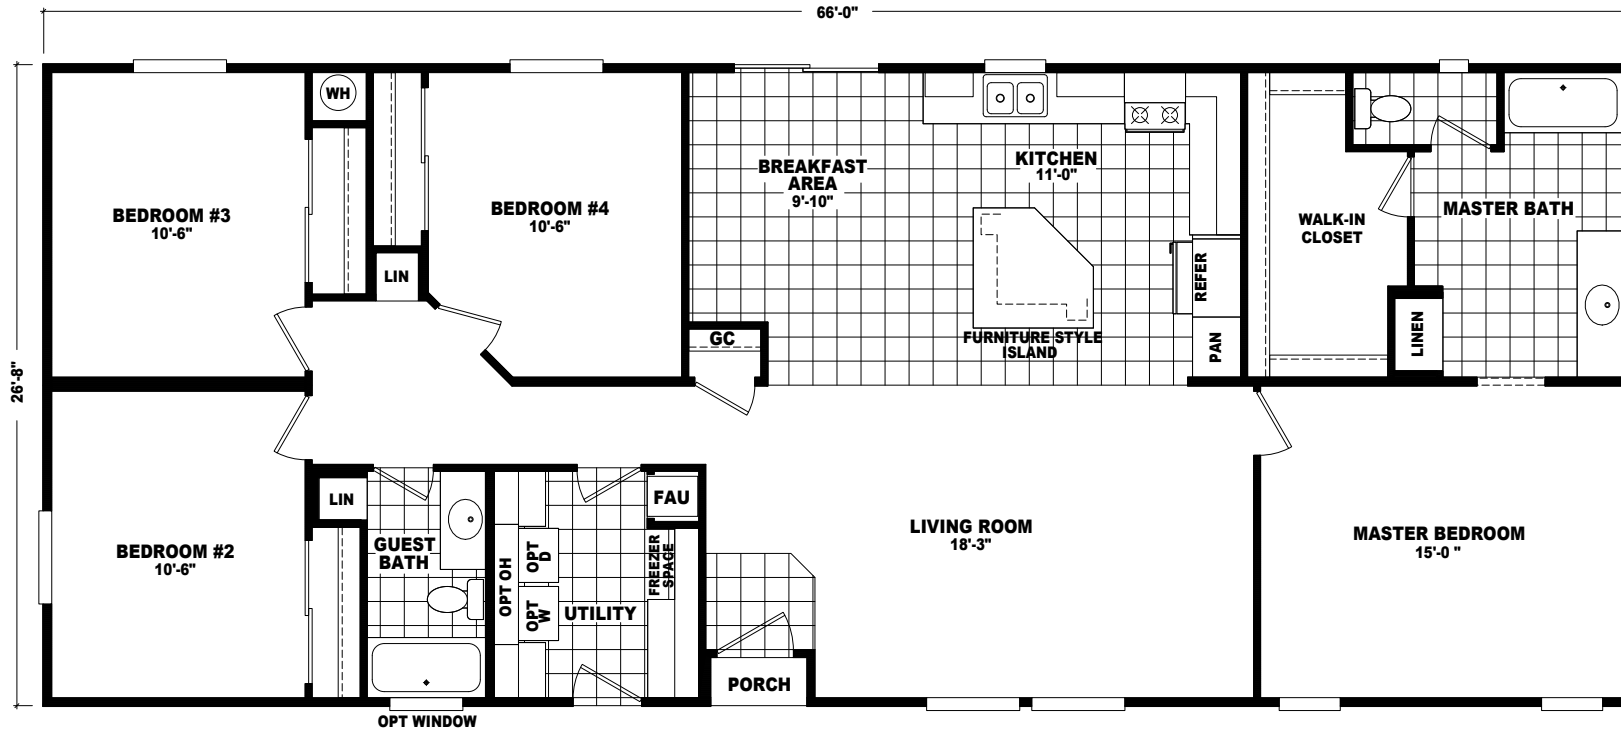

OPTIONAL LUX BATH

OPTIONAL 4'x 6' CERAMIC TILE SHOWER WITH SHOWER SPA

OPTIONAL LUX BATH

OPTIONAL 4'x 6' CERAMIC TILE SHOWER WITH SHOWER SPA

MODEL: MR-28603B

APPROXIMATELY 1600 SQ. FT. TOTAL
 APPROXIMATELY 1579 SQ. FT. LIVABLE
 3 BEDROOM, 2 BATH

OPTIONAL LUX BATH

OPTIONAL 84" CERAMIC TILE SHOWER WITH SEAT

OPTIONAL DEN IN PLACE OF BEDROOM #3

MODEL: MR-28643A
 APPROXIMATELY 1658 SQ. FT. TOTAL
 APPROXIMATELY 1644 SQ. FT. LIVABLE
 3 BEDROOM, 2 BATH

OPTIONAL LUX BATH

OPTIONAL 4'x 6' CERAMIC TILE SHOWER WITH SHOWER SPA

MODEL: MR-28643B
 APPROXIMATELY 1706 SQ. FT.
 3 BEDROOM, 2 BATH

MODEL: MR-28664A
 APPROXIMATELY 1760 SQ. FT. TOTAL
 APPROXIMATELY 1752 SQ. FT. LIVABLE
 4 BEDROOM, 2 BATH

**OPTIONAL
LUX BATH**

**OPTIONAL 4'x 6'
CERAMIC TILE
SHOWER WITH
SHOWER SPA**