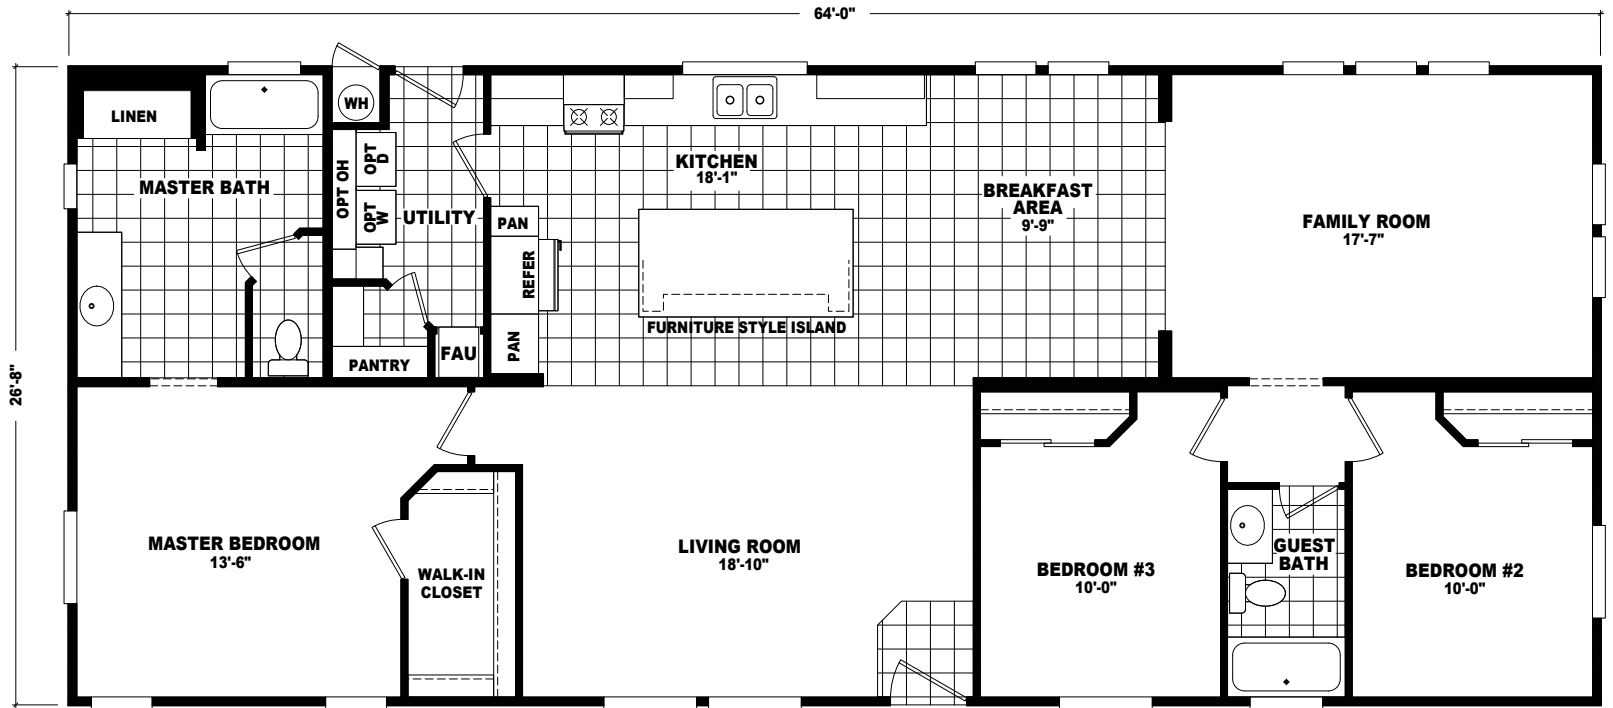

OPTIONAL LUX BATH

OPTIONAL 4'x 6' CERAMIC TILE SHOWER WITH SHOWER SPA

OPTIONAL LUX BATH

OPTIONAL 4'x 6' CERAMIC TILE SHOWER WITH SHOWER SPA

MODEL: MR-28603B

APPROXIMATELY 1600 SQ. FT. TOTAL
 APPROXIMATELY 1579 SQ. FT. LIVABLE
 3 BEDROOM, 2 BATH

OPTIONAL LUX BATH

OPTIONAL 84" CERAMIC TILE SHOWER WITH SEAT

OPTIONAL DEN IN PLACE OF BEDROOM #3

MODEL: MR-28643A
 APPROXIMATELY 1658 SQ. FT. TOTAL
 APPROXIMATELY 1644 SQ. FT. LIVABLE
 3 BEDROOM, 2 BATH

OPTIONAL LUX BATH

OPTIONAL 4'x 6' CERAMIC TILE SHOWER WITH SHOWER SPA

MODEL: MR-28643B
 APPROXIMATELY 1706 SQ. FT.
 3 BEDROOM, 2 BATH

MODEL: MR-28664A
 APPROXIMATELY 1760 SQ. FT. TOTAL
 APPROXIMATELY 1752 SQ. FT. LIVABLE
 4 BEDROOM, 2 BATH

**OPTIONAL
LUX BATH**

**OPTIONAL 4'x 6'
CERAMIC TILE
SHOWER WITH
SHOWER SPA**