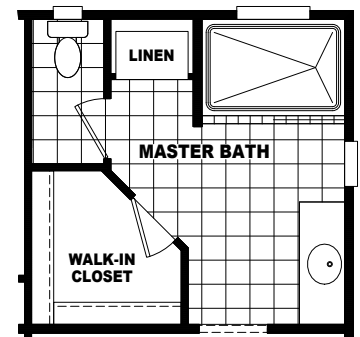

**OPTIONAL 4'x 6'
CERAMIC TILE
SHOWER WITH
SHOWER SPA**

MODEL: MR-28483A
APPROXIMATELY 1280 SQ. FT.
3 BEDROOM, 2 BATH

MODEL: MR-28562A
 APPROXIMATELY 1493 SQ. FT.
 2 BEDROOM, 2 1/2 BATH

OPTIONAL LUX BATH

**OPTIONAL 4'x 6'
CERAMIC TILE
SHOWER WITH
SHOWER SPA**

MODEL: MR-28563C

APPROXIMATELY 1493 SQ. FT. TOTAL
 APPROXIMATELY 1485 SQ. FT. LIVABLE
 3 BEDROOM, 2 BATH

MODEL: MR-28583A
 APPROXIMATELY 1546 SQ. FT.
 3 BEDROOM, 2 BATH

OPTIONAL LUX BATH

OPTIONAL 4'x 6' CERAMIC TILE SHOWER WITH SHOWER SPA

OPTIONAL LUX BATH

OPTIONAL 4'x 6' CERAMIC TILE SHOWER WITH SHOWER SPA

MODEL: MR-28603B

APPROXIMATELY 1600 SQ. FT. TOTAL
 APPROXIMATELY 1579 SQ. FT. LIVABLE
 3 BEDROOM, 2 BATH

OPTIONAL LUX BATH

OPTIONAL 84" CERAMIC TILE SHOWER WITH SEAT

OPTIONAL DEN IN PLACE OF BEDROOM #3

MODEL: MR-28643A
 APPROXIMATELY 1658 SQ. FT. TOTAL
 APPROXIMATELY 1644 SQ. FT. LIVABLE
 3 BEDROOM, 2 BATH

OPTIONAL LUX BATH