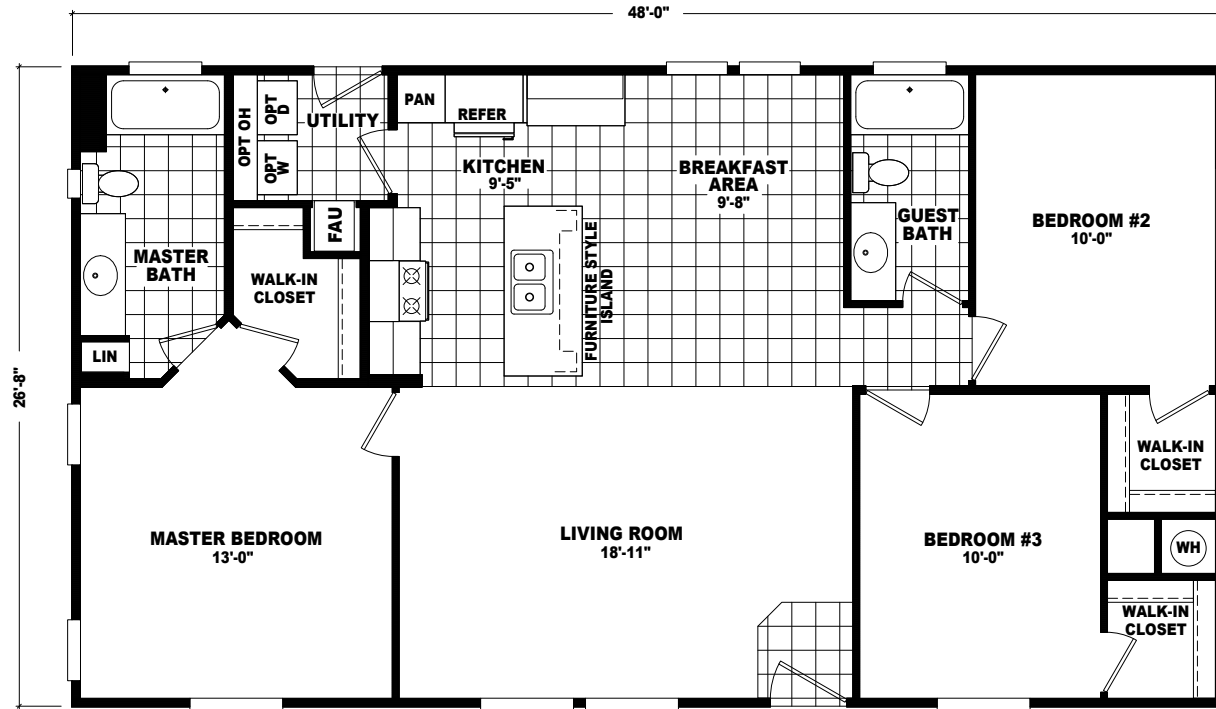

**OPTIONAL 4'x 6'
CERAMIC TILE
SHOWER WITH
SHOWER SPA**

MODEL: MR-28483A
APPROXIMATELY 1280 SQ. FT.
3 BEDROOM, 2 BATH

MODEL: MR-28562A
 APPROXIMATELY 1493 SQ. FT.
 2 BEDROOM, 2 1/2 BATH

OPTIONAL LUX BATH

**OPTIONAL 4'x 6'
CERAMIC TILE
SHOWER WITH
SHOWER SPA**

MODEL: MR-28563C

APPROXIMATELY 1493 SQ. FT. TOTAL
 APPROXIMATELY 1485 SQ. FT. LIVABLE
 3 BEDROOM, 2 BATH

MODEL: MR-28583A
 APPROXIMATELY 1546 SQ. FT.
 3 BEDROOM, 2 BATH

OPTIONAL LUX BATH

OPTIONAL 4'x 6' CERAMIC TILE SHOWER WITH SHOWER SPA

OPTIONAL LUX BATH

OPTIONAL 4'x 6' CERAMIC TILE SHOWER WITH SHOWER SPA

MODEL: MR-28603B

APPROXIMATELY 1600 SQ. FT. TOTAL
 APPROXIMATELY 1579 SQ. FT. LIVABLE
 3 BEDROOM, 2 BATH

OPTIONAL LUX BATH

OPTIONAL 84" CERAMIC TILE SHOWER WITH SEAT

OPTIONAL DEN IN PLACE OF BEDROOM #3

MODEL: MR-28643A
 APPROXIMATELY 1658 SQ. FT. TOTAL
 APPROXIMATELY 1644 SQ. FT. LIVABLE
 3 BEDROOM, 2 BATH

OPTIONAL LUX BATH