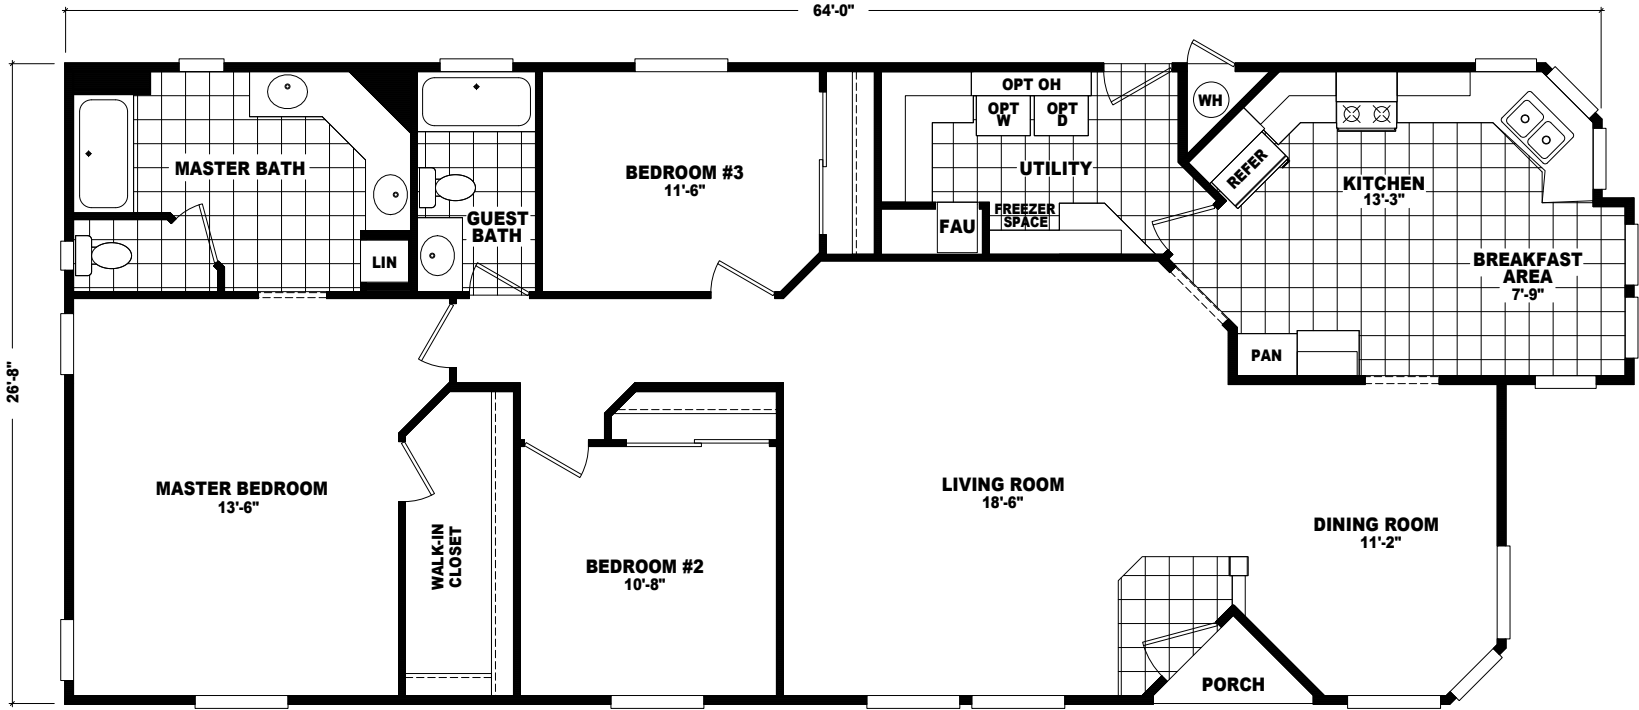

**OPTIONAL 4'x 6'
CERAMIC TILE
SHOWER WITH
SHOWER SPA**

MODEL: MR-28483A
APPROXIMATELY 1280 SQ. FT.
3 BEDROOM, 2 BATH

MODEL: MR-28562A
 APPROXIMATELY 1493 SQ. FT.
 2 BEDROOM, 2 1/2 BATH

OPTIONAL LUX BATH

OPTIONAL LUX BATH

OPTIONAL 4'x 6' CERAMIC TILE SHOWER WITH SHOWER SPA

OPTIONAL LUX BATH

OPTIONAL 4'x 6' CERAMIC TILE SHOWER WITH SHOWER SPA

MODEL: MR-28603B

APPROXIMATELY 1600 SQ. FT. TOTAL
 APPROXIMATELY 1579 SQ. FT. LIVABLE
 3 BEDROOM, 2 BATH

OPTIONAL LUX BATH

OPTIONAL 84" CERAMIC TILE SHOWER WITH SEAT

OPTIONAL DEN IN PLACE OF BEDROOM #3

MODEL: MR-28643A
 APPROXIMATELY 1658 SQ. FT. TOTAL
 APPROXIMATELY 1644 SQ. FT. LIVABLE
 3 BEDROOM, 2 BATH

OPTIONAL LUX BATH

OPTIONAL 4'x 6' CERAMIC TILE SHOWER WITH SHOWER SPA

MODEL: MR-28643B
 APPROXIMATELY 1706 SQ. FT.
 3 BEDROOM, 2 BATH

MODEL: MR-28664A
 APPROXIMATELY 1760 SQ. FT. TOTAL
 APPROXIMATELY 1752 SQ. FT. LIVABLE
 4 BEDROOM, 2 BATH