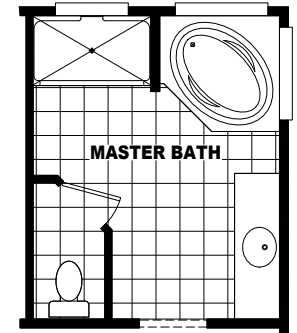

**OPTIONAL 4'x 6'
CERAMIC TILE
SHOWER WITH
SHOWER SPA**

MODEL: MR-28483A
APPROXIMATELY 1280 SQ. FT.
3 BEDROOM, 2 BATH

MODEL: MR-28562A
 APPROXIMATELY 1493 SQ. FT.
 2 BEDROOM, 2 1/2 BATH

OPTIONAL LUX BATH

**OPTIONAL 4'x 6'
CERAMIC TILE
SHOWER WITH
SHOWER SPA**

MODEL: MR-28563C

APPROXIMATELY 1493 SQ. FT. TOTAL
 APPROXIMATELY 1485 SQ. FT. LIVABLE
 3 BEDROOM, 2 BATH

MODEL: MR-28583A
 APPROXIMATELY 1546 SQ. FT.
 3 BEDROOM, 2 BATH

OPTIONAL LUX BATH

OPTIONAL 4'x 6' CERAMIC TILE SHOWER WITH SHOWER SPA

OPTIONAL LUX BATH

OPTIONAL 4'x 6' CERAMIC TILE SHOWER WITH SHOWER SPA

MODEL: MR-28603B

APPROXIMATELY 1600 SQ. FT. TOTAL
 APPROXIMATELY 1579 SQ. FT. LIVABLE
 3 BEDROOM, 2 BATH

OPTIONAL LUX BATH

OPTIONAL 84" CERAMIC TILE SHOWER WITH SEAT

OPTIONAL DEN IN PLACE OF BEDROOM #3

MODEL: MR-28643A
 APPROXIMATELY 1658 SQ. FT. TOTAL
 APPROXIMATELY 1644 SQ. FT. LIVABLE
 3 BEDROOM, 2 BATH

OPTIONAL LUX BATH