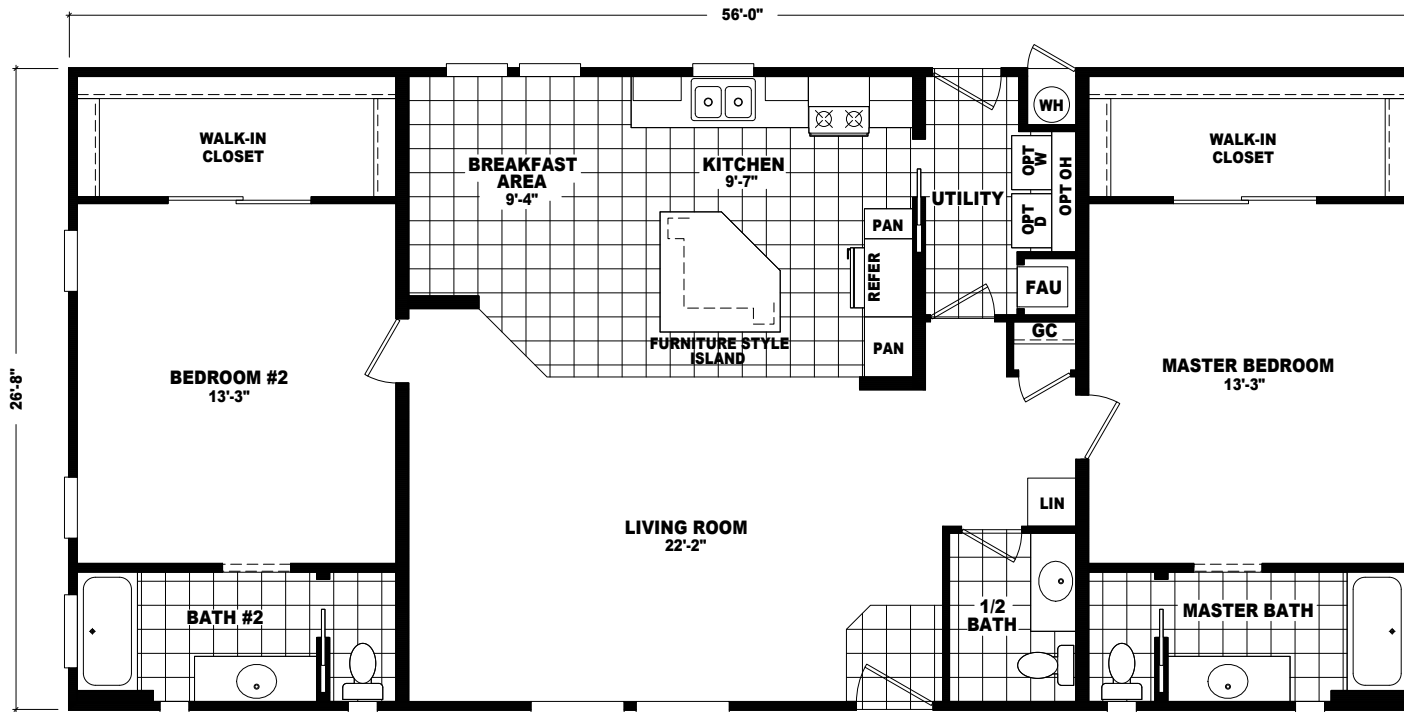

**OPTIONAL 4'x 6'
CERAMIC TILE
SHOWER WITH
SHOWER SPA**

MODEL: MR-28483A
APPROXIMATELY 1280 SQ. FT.
3 BEDROOM, 2 BATH

MODEL: MR-28562A
 APPROXIMATELY 1493 SQ. FT.
 2 BEDROOM, 2 1/2 BATH

OPTIONAL LUX BATH

**OPTIONAL 4'x 6'
CERAMIC TILE
SHOWER WITH
SHOWER SPA**

MODEL: MR-28563C

APPROXIMATELY 1493 SQ. FT. TOTAL
 APPROXIMATELY 1485 SQ. FT. LIVABLE
 3 BEDROOM, 2 BATH

MODEL: MR-28583A
 APPROXIMATELY 1546 SQ. FT.
 3 BEDROOM, 2 BATH

OPTIONAL LUX BATH

OPTIONAL 4'x 6' CERAMIC TILE SHOWER WITH SHOWER SPA

OPTIONAL LUX BATH

OPTIONAL 4'x 6' CERAMIC TILE SHOWER WITH SHOWER SPA

MODEL: MR-28603B

APPROXIMATELY 1600 SQ. FT. TOTAL
 APPROXIMATELY 1579 SQ. FT. LIVABLE
 3 BEDROOM, 2 BATH

OPTIONAL LUX BATH

OPTIONAL 84" CERAMIC TILE SHOWER WITH SEAT

OPTIONAL DEN IN PLACE OF BEDROOM #3

MODEL: MR-28643A
 APPROXIMATELY 1658 SQ. FT. TOTAL
 APPROXIMATELY 1644 SQ. FT. LIVABLE
 3 BEDROOM, 2 BATH

OPTIONAL LUX BATH