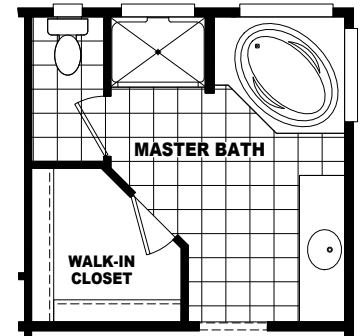

**OPTIONAL 4'x 6'
CERAMIC TILE
SHOWER WITH
SHOWER SPA**

MODEL: MR-28483A
APPROXIMATELY 1280 SQ. FT.
3 BEDROOM, 2 BATH

MODEL: MR-28562A
 APPROXIMATELY 1493 SQ. FT.
 2 BEDROOM, 2 1/2 BATH

OPTIONAL LUX BATH

**OPTIONAL 4'x 6'
CERAMIC TILE
SHOWER WITH
SHOWER SPA**

MODEL: MR-28563C

APPROXIMATELY 1493 SQ. FT. TOTAL
 APPROXIMATELY 1485 SQ. FT. LIVABLE
 3 BEDROOM, 2 BATH

MODEL: MR-28583A
 APPROXIMATELY 1546 SQ. FT.
 3 BEDROOM, 2 BATH

OPTIONAL LUX BATH

OPTIONAL 4'x 6' CERAMIC TILE SHOWER WITH SHOWER SPA

OPTIONAL LUX BATH

OPTIONAL 4'x 6' CERAMIC TILE SHOWER WITH SHOWER SPA

MODEL: MR-28603B

APPROXIMATELY 1600 SQ. FT. TOTAL
 APPROXIMATELY 1579 SQ. FT. LIVABLE
 3 BEDROOM, 2 BATH

OPTIONAL LUX BATH

OPTIONAL 84" CERAMIC TILE SHOWER WITH SEAT

OPTIONAL DEN IN PLACE OF BEDROOM #3

MODEL: MR-28643A
 APPROXIMATELY 1658 SQ. FT. TOTAL
 APPROXIMATELY 1644 SQ. FT. LIVABLE
 3 BEDROOM, 2 BATH

OPTIONAL LUX BATH