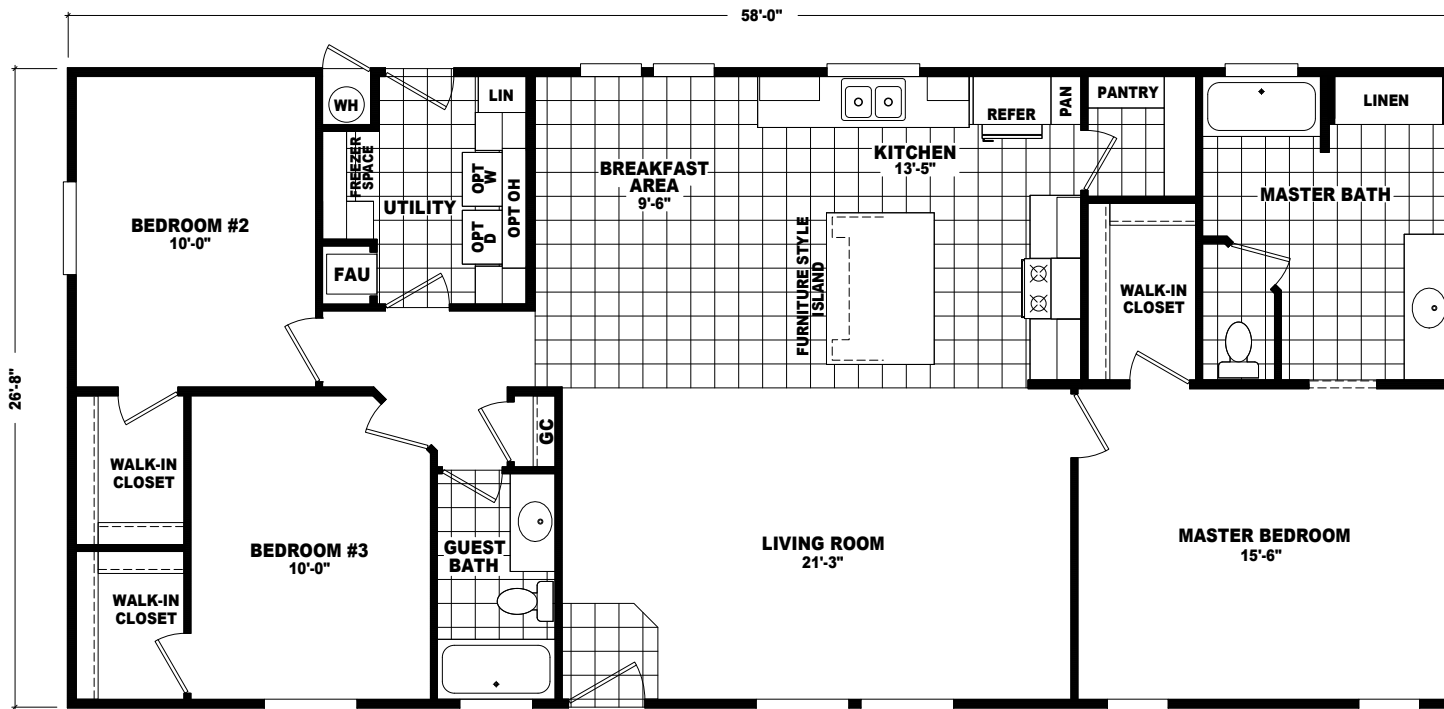

**OPTIONAL 4'x 6'
CERAMIC TILE
SHOWER WITH
SHOWER SPA**

MODEL: MR-28483A
APPROXIMATELY 1280 SQ. FT.
3 BEDROOM, 2 BATH

MODEL: MR-28562A
 APPROXIMATELY 1493 SQ. FT.
 2 BEDROOM, 2 1/2 BATH

OPTIONAL LUX BATH

**OPTIONAL 4'x 6'
CERAMIC TILE
SHOWER WITH
SHOWER SPA**

MODEL: MR-28563C

APPROXIMATELY 1493 SQ. FT. TOTAL
 APPROXIMATELY 1485 SQ. FT. LIVABLE
 3 BEDROOM, 2 BATH

MODEL: MR-28583A
 APPROXIMATELY 1546 SQ. FT.
 3 BEDROOM, 2 BATH

OPTIONAL LUX BATH

OPTIONAL 4'x 6' CERAMIC TILE SHOWER WITH SHOWER SPA

OPTIONAL LUX BATH

OPTIONAL 4'x 6' CERAMIC TILE SHOWER WITH SHOWER SPA

MODEL: MR-28603B

APPROXIMATELY 1600 SQ. FT. TOTAL
 APPROXIMATELY 1579 SQ. FT. LIVABLE
 3 BEDROOM, 2 BATH

OPTIONAL LUX BATH

OPTIONAL 84" CERAMIC TILE SHOWER WITH SEAT

OPTIONAL DEN IN PLACE OF BEDROOM #3

MODEL: MR-28643A
 APPROXIMATELY 1658 SQ. FT. TOTAL
 APPROXIMATELY 1644 SQ. FT. LIVABLE
 3 BEDROOM, 2 BATH

OPTIONAL LUX BATH