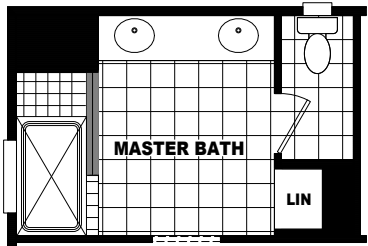

**OPTIONAL 4'x 6'
CERAMIC TILE
SHOWER WITH
SHOWER SPA**

MODEL: MR-28563C

APPROXIMATELY 1493 SQ. FT. TOTAL
 APPROXIMATELY 1485 SQ. FT. LIVABLE
 3 BEDROOM, 2 BATH

MODEL: MR-28583A
 APPROXIMATELY 1546 SQ. FT.
 3 BEDROOM, 2 BATH

OPTIONAL LUX BATH

OPTIONAL 4'x 6' CERAMIC TILE SHOWER WITH SHOWER SPA

OPTIONAL LUX BATH

OPTIONAL 4'x 6' CERAMIC TILE SHOWER WITH SHOWER SPA

MODEL: MR-28603B

APPROXIMATELY 1600 SQ. FT. TOTAL
 APPROXIMATELY 1579 SQ. FT. LIVABLE
 3 BEDROOM, 2 BATH

OPTIONAL LUX BATH

OPTIONAL 84" CERAMIC TILE SHOWER WITH SEAT

OPTIONAL DEN IN PLACE OF BEDROOM #3

MODEL: MR-28643A
 APPROXIMATELY 1658 SQ. FT. TOTAL
 APPROXIMATELY 1644 SQ. FT. LIVABLE
 3 BEDROOM, 2 BATH

OPTIONAL LUX BATH

OPTIONAL 4'x 6' CERAMIC TILE SHOWER WITH SHOWER SPA

MODEL: MR-28643B
 APPROXIMATELY 1706 SQ. FT.
 3 BEDROOM, 2 BATH

MODEL: MR-28664A
 APPROXIMATELY 1760 SQ. FT. TOTAL
 APPROXIMATELY 1752 SQ. FT. LIVABLE
 4 BEDROOM, 2 BATH