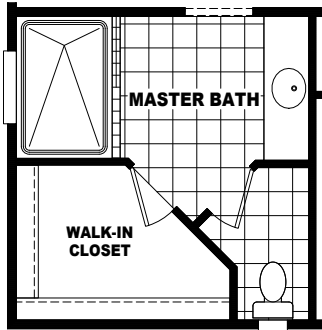

**OPTIONAL 4'x 6'
CERAMIC TILE
SHOWER WITH
SHOWER SPA**

MODEL: MR-28483A
APPROXIMATELY 1280 SQ. FT.
3 BEDROOM, 2 BATH

MODEL: MR-28562A
 APPROXIMATELY 1493 SQ. FT.
 2 BEDROOM, 2 1/2 BATH

OPTIONAL LUX BATH

**OPTIONAL 4'x 6'
CERAMIC TILE
SHOWER WITH
SHOWER SPA**

MODEL: MR-28563C

APPROXIMATELY 1493 SQ. FT. TOTAL
 APPROXIMATELY 1485 SQ. FT. LIVABLE
 3 BEDROOM, 2 BATH

MODEL: MR-28583A
 APPROXIMATELY 1546 SQ. FT.
 3 BEDROOM, 2 BATH

OPTIONAL LUX BATH

OPTIONAL 4'x 6' CERAMIC TILE SHOWER WITH SHOWER SPA

OPTIONAL LUX BATH

OPTIONAL 4'x 6' CERAMIC TILE SHOWER WITH SHOWER SPA

MODEL: MR-28603B

APPROXIMATELY 1600 SQ. FT. TOTAL
 APPROXIMATELY 1579 SQ. FT. LIVABLE
 3 BEDROOM, 2 BATH

OPTIONAL LUX BATH

OPTIONAL 84" CERAMIC TILE SHOWER WITH SEAT

OPTIONAL DEN IN PLACE OF BEDROOM #3

MODEL: MR-28643A
 APPROXIMATELY 1658 SQ. FT. TOTAL
 APPROXIMATELY 1644 SQ. FT. LIVABLE
 3 BEDROOM, 2 BATH

OPTIONAL LUX BATH