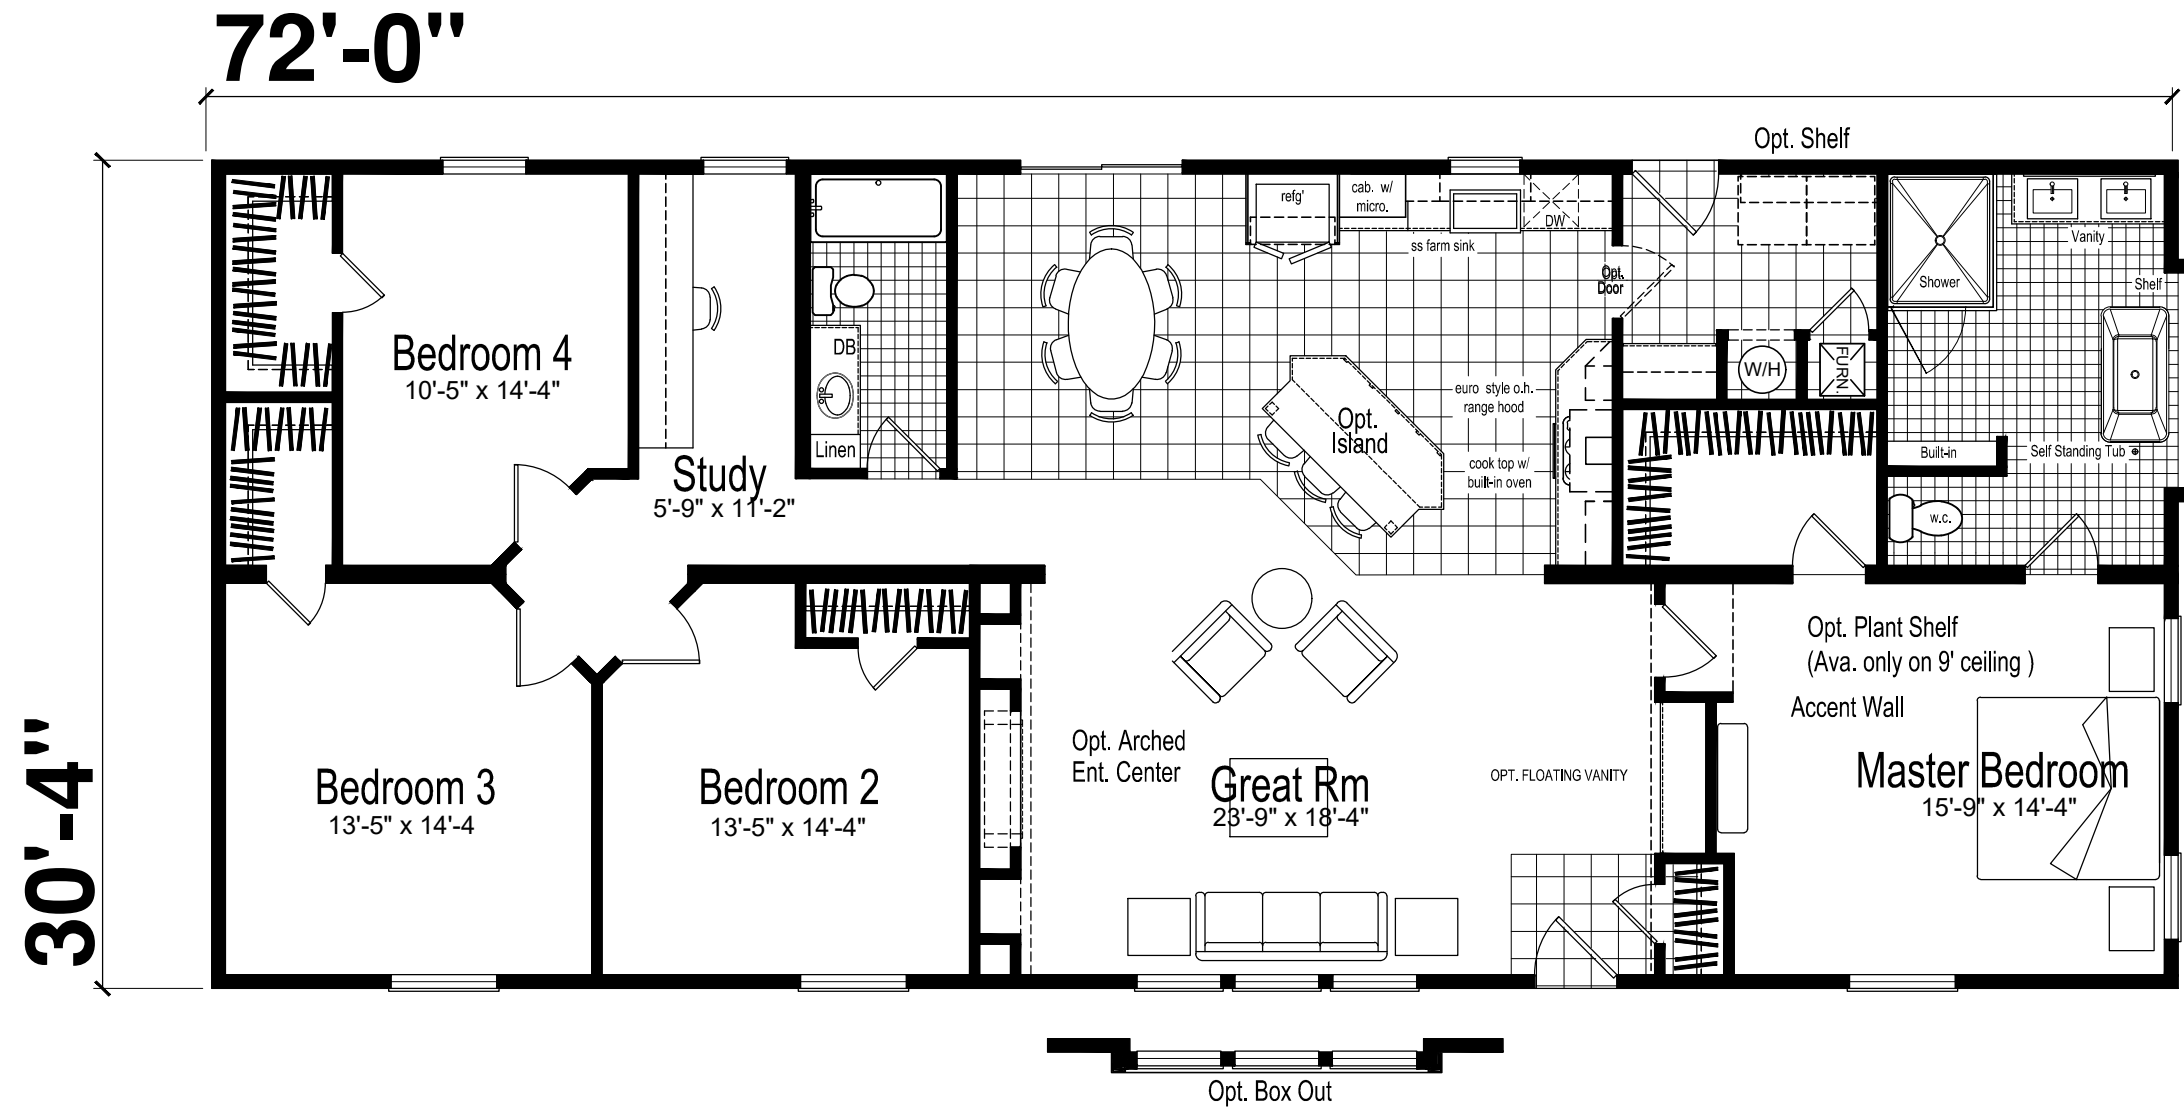

## 64'-0" Version

Rear Laundry, Office, 3 Bedrooms w/ box out and shown w/ Kitchen C and Master Bath C

# Model 2

Revised 2/2/2017  
3268A - Lit Print

Optional Family Room Layout

## 68'-0" Version A

Rear Laundry, 4 Bedrooms w/ box out and shown w/ Kitchen C and Master Bath C

## 72'-0" Version

Rear Laundry, Study, 4 Large Bedrooms w/ box out and shown w/ Kitchen C and Master Bath C