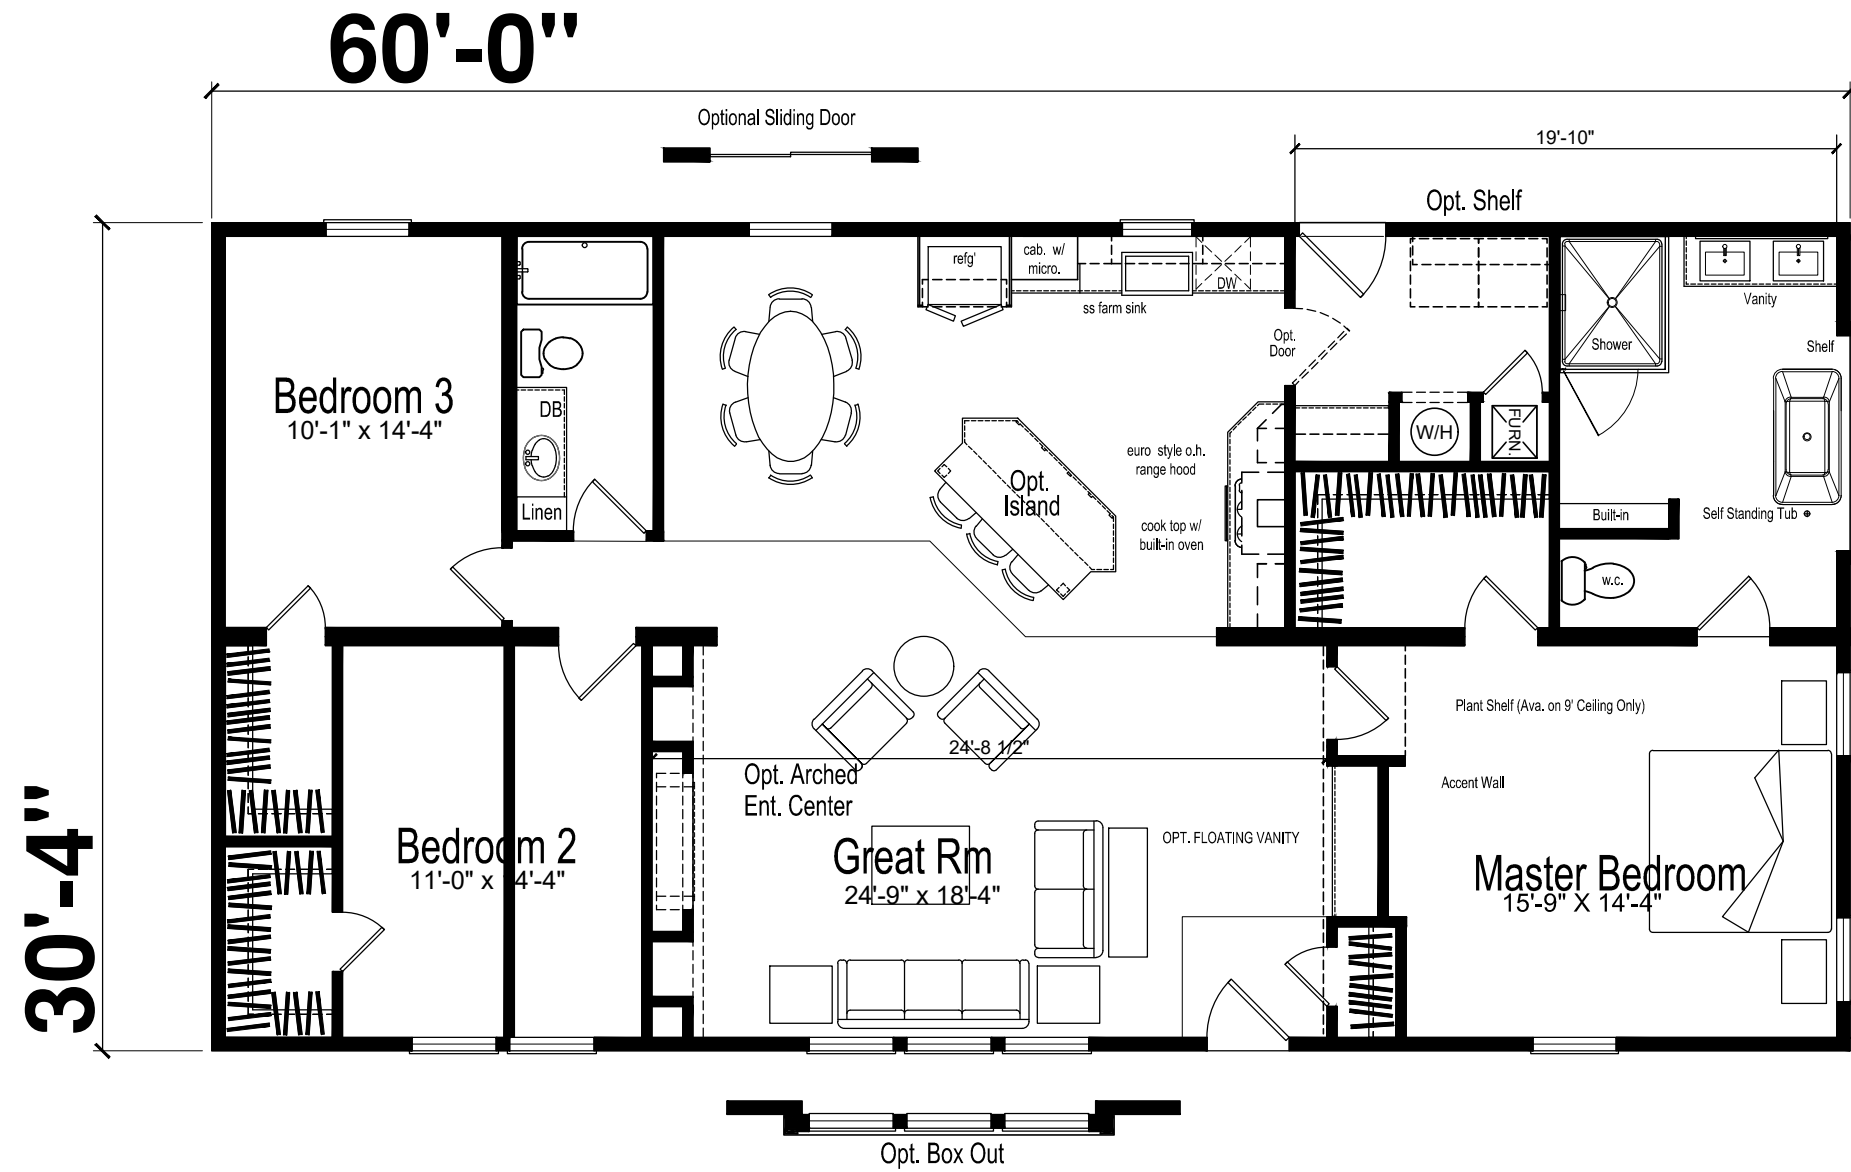

## 60'-0" Version

Rear Laundry, 3 Bedrooms and shown w/ Kitchen C and Master Bath C

## 64'-0" Version

Rear Laundry, Office, 3 Bedrooms w/ box out and shown w/ Kitchen C and Master Bath C

# Model 2

Revised 2/2/2017  
3268A - Lit Print

Optional Family Room Layout

## 68'-0" Version A

Rear Laundry, 4 Bedrooms w/ box out and shown w/ Kitchen C and Master Bath C