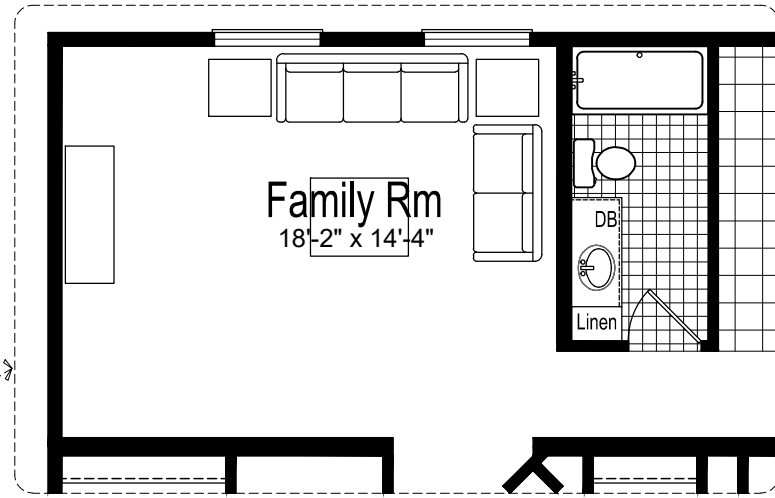

## 64'-0" Version

Rear Laundry, Office, 3 Bedrooms w/ box out and shown w/ Kitchen C and Master Bath C

# Model 2

Revised 2/2/2017  
3268A - Lit Print

Optional Family Room Layout

## 68'-0" Version A

Rear Laundry, 4 Bedrooms w/ box out and shown w/ Kitchen C and Master Bath C

## 72'-0" Version

Rear Laundry, Study, 4 Large Bedrooms w/ box out and shown w/ Kitchen C and Master Bath C