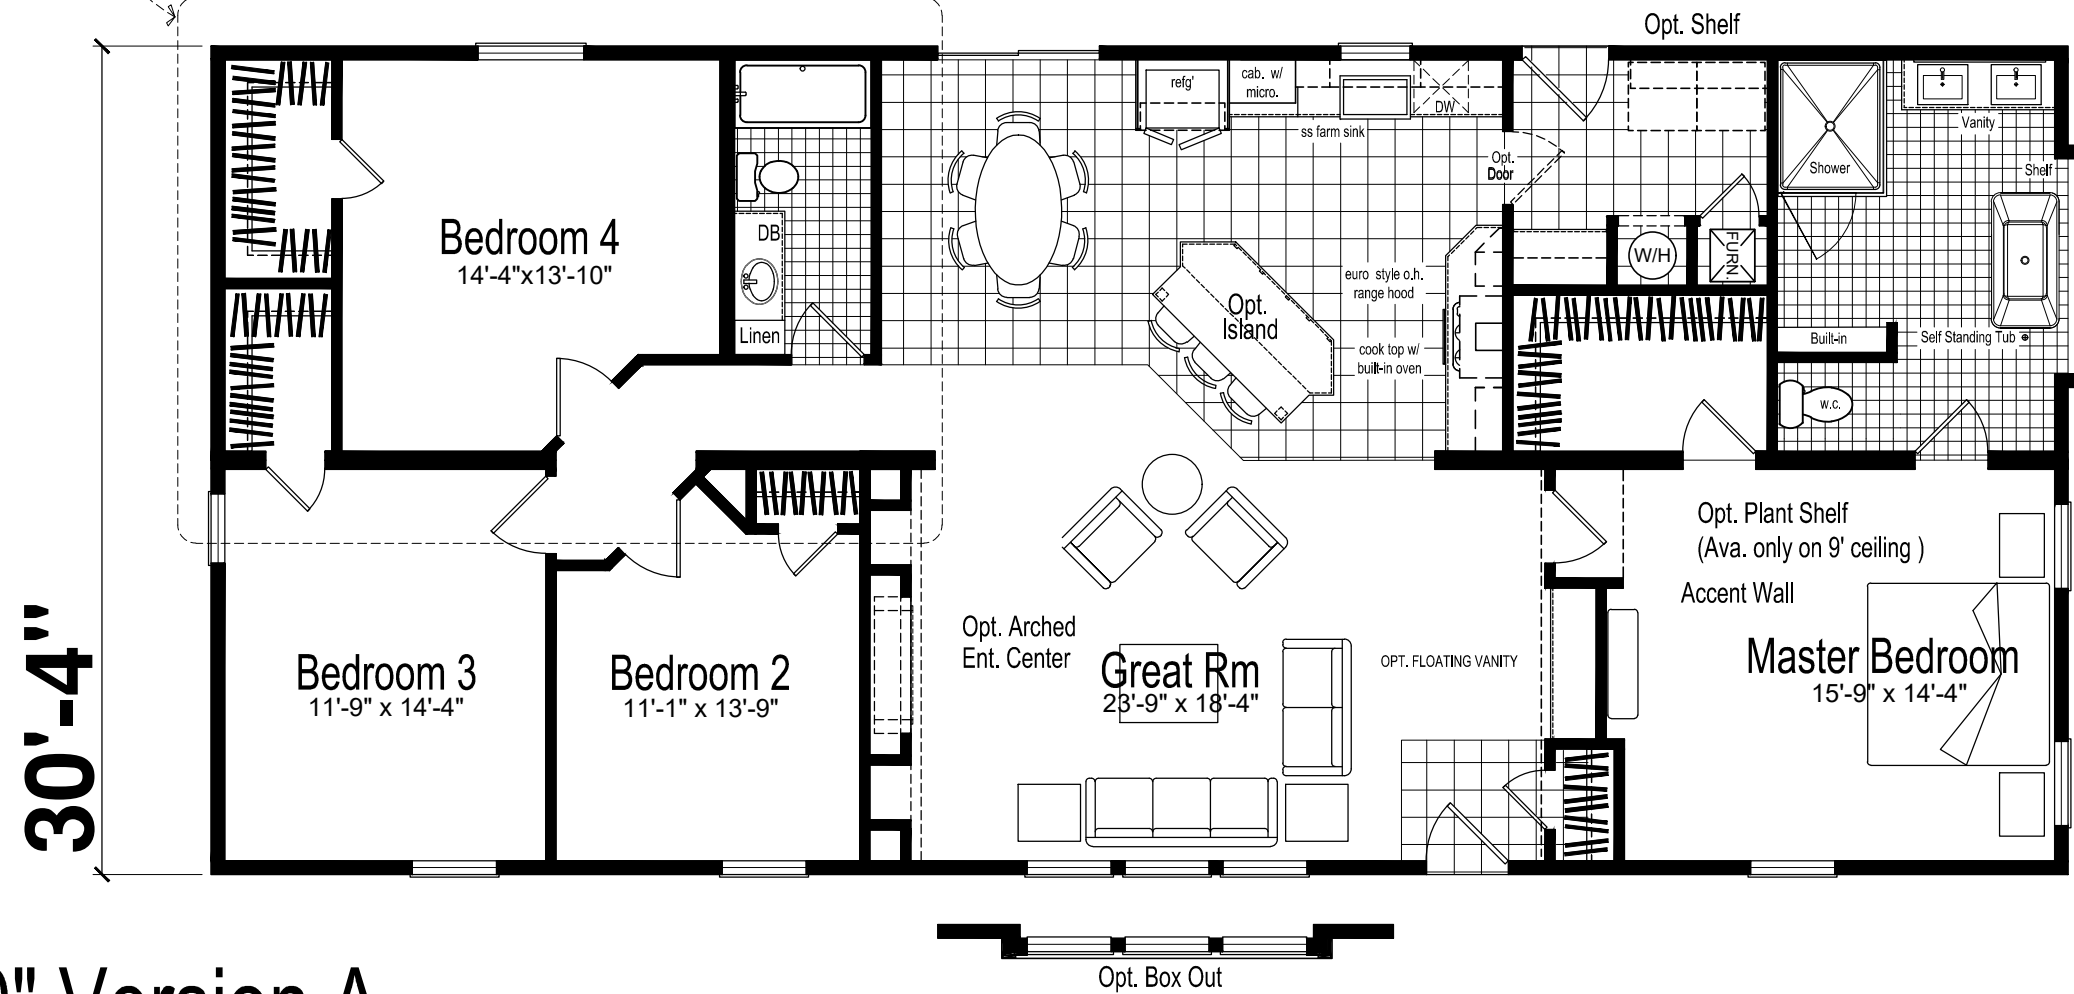

## 64'-0" Version

Rear Laundry, Office, 3 Bedrooms w/ box out and shown w/ Kitchen C and Master Bath C

# Model 2

Revised 2/2/2017  
3268A - Lit Print

Optional Family Room Layout

## 68'-0" Version A

Rear Laundry, 4 Bedrooms w/ box out and shown w/ Kitchen C and Master Bath C

## 72'-0" Version

Rear Laundry, Study, 4 Large Bedrooms w/ box out and shown w/ Kitchen C and Master Bath C