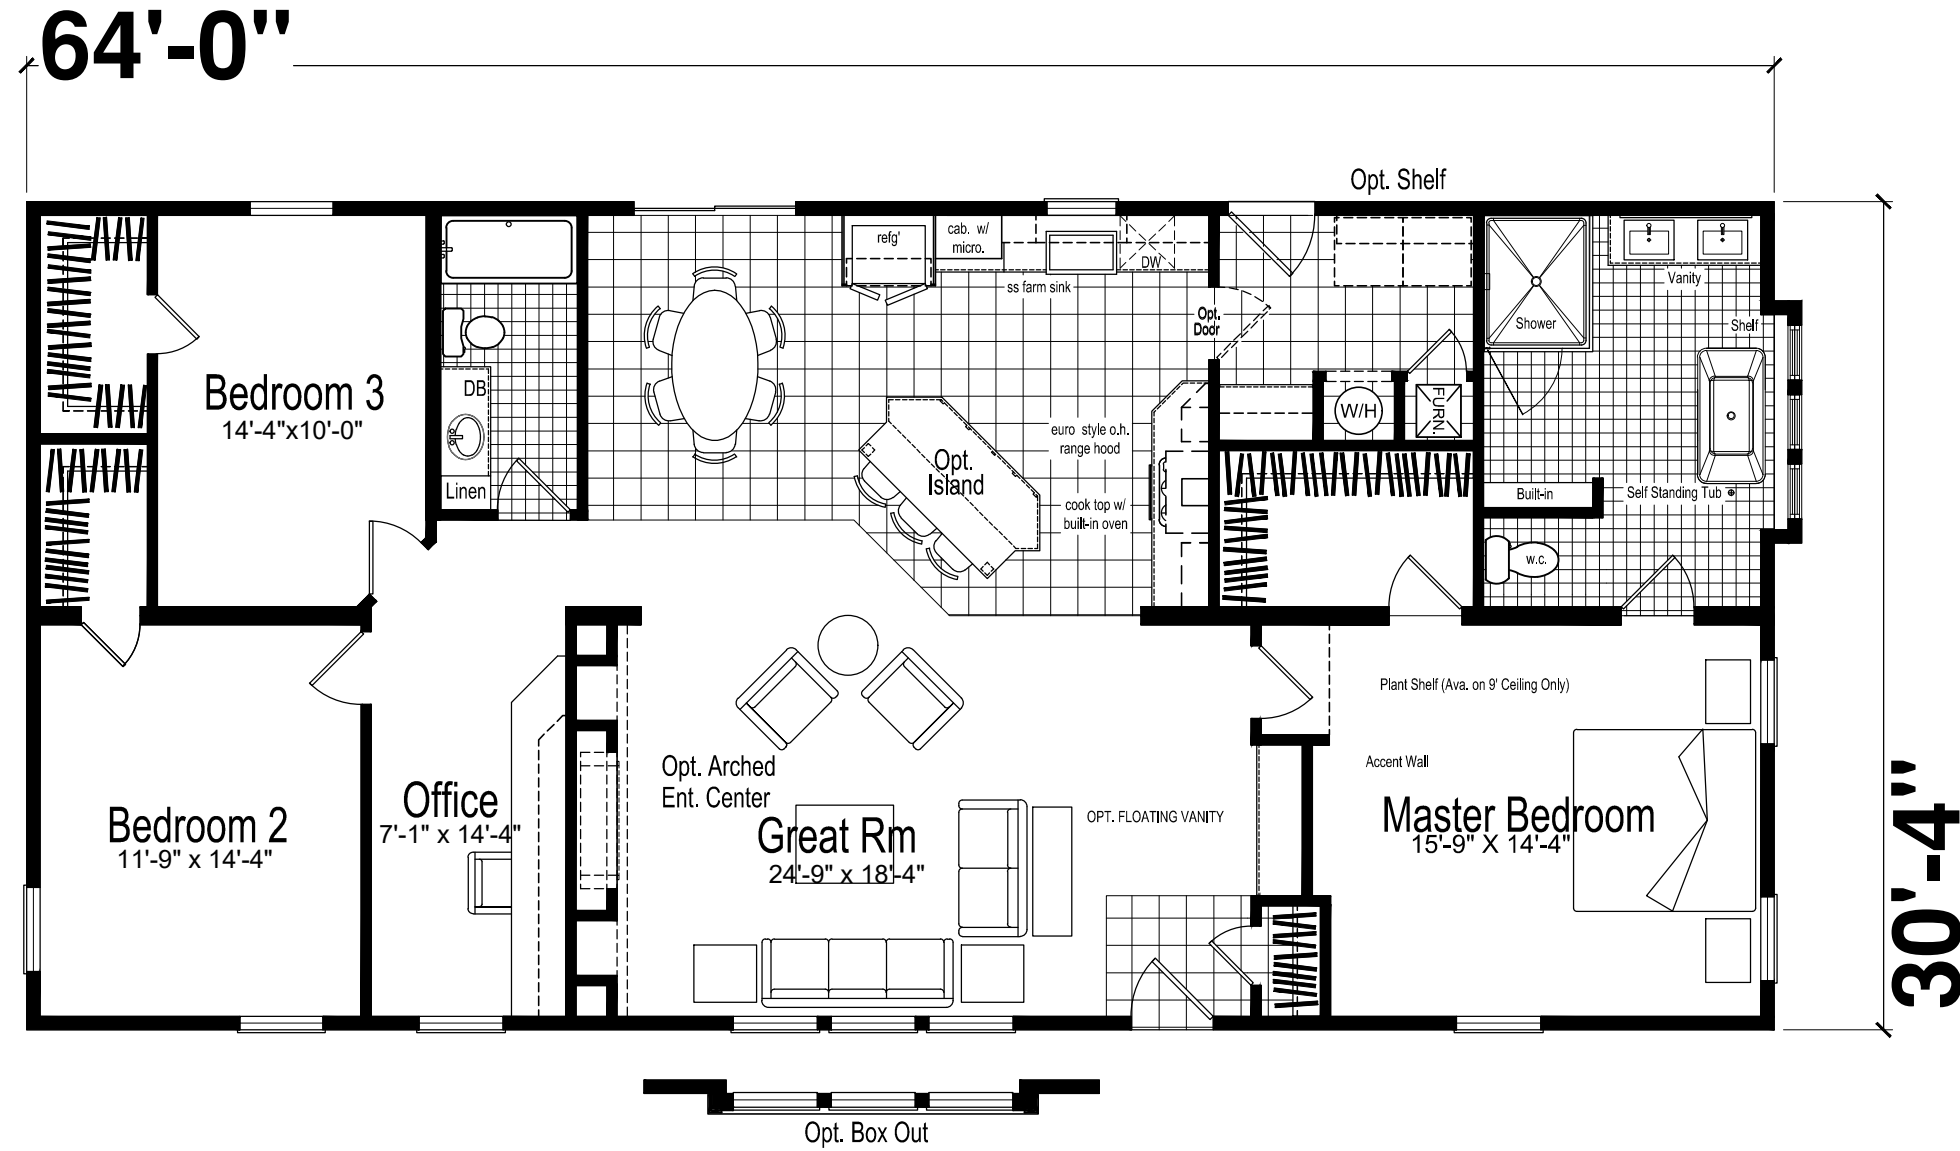

## 60'-0" Version

Rear Laundry, 3 Bedrooms and shown w/ Kitchen C and Master Bath C

## 64'-0" Version

Rear Laundry, Office, 3 Bedrooms w/ box out and shown w/ Kitchen C and Master Bath C

## 68'-0" Version A

Rear Laundry, 4 Bedrooms w/ box out and shown w/ Kitchen C and Master Bath C

## 72'-0" Version

Rear Laundry, Study, 4 Large Bedrooms w/ box out and shown w/ Kitchen C and Master Bath C